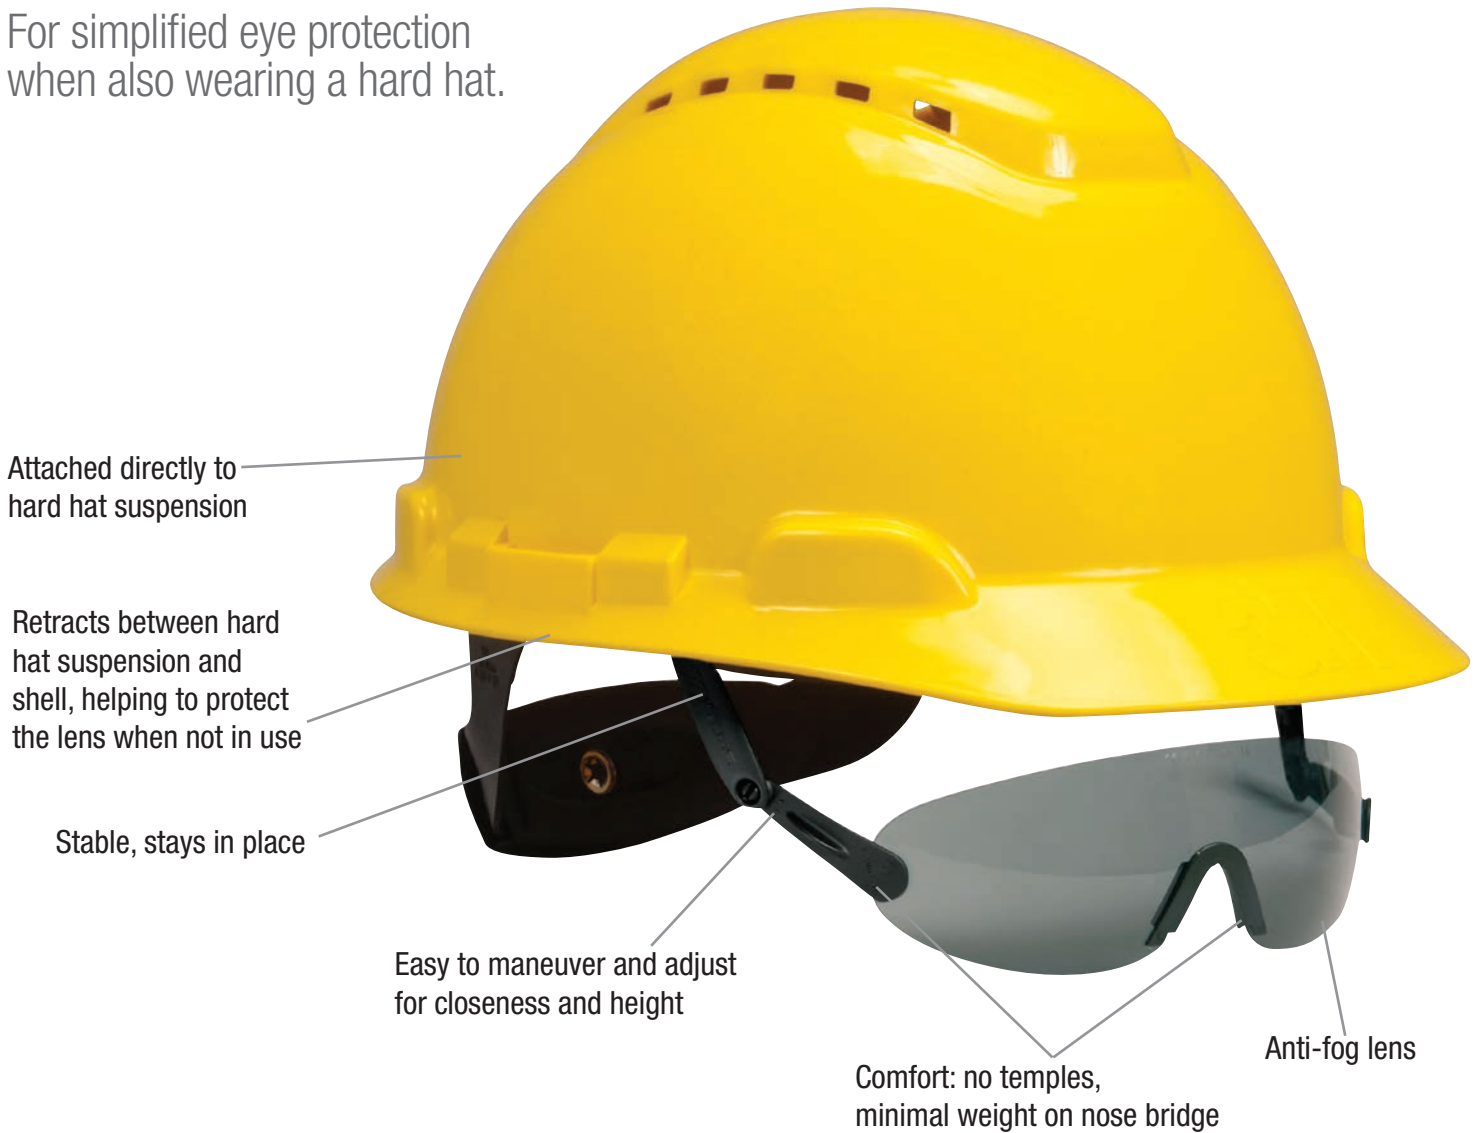

3M™ HIE6 Protective Eyewear Integrated Eye Protection for Hard Hats

Integrated Comfort Tough Performance

At 3M, we know that needing to wear multiple pieces of personal protective equipment can be cumbersome and uncomfortable for workers. The new HIE6 Protective Eyewear is integrated directly into the suspension of the H-700 and H-800 Series of hard hats, nearly eliminating the weight of the eyewear on the nose and temples. This stable form of eyewear is easy to adjust and retracts neatly between the hard hat shell and suspension when not in use. An anti-fog coating helps prevent moisture from building up on the lens. For simplified eye protection when also wearing a hard hat, consider the HIE6 Integrated Protective Eyewear from 3M.

3M™ HIE6 Protective Eyewear

For simplified eye protection when also wearing a hard hat.

Product No.	3M ID No.	Product Description	UPC No.
HIE601AF	70-0716-7383-7	3M™ HIE6 Protective Eyewear, Clear Anti-Fog Lens, 20 ea/cs	100-78371-66743-3
HIE602AF	70-0716-7384-5	3M™ HIE6 Protective Eyewear, Amber Anti-Fog Lens, 20 ea/cs	100-78371-66744-0
HIE603AF	70-0716-7385-2	3M™ HIE6 Protective Eyewear, Gray Anti-Fog Lens, 20 ea/cs	100-78371-66745-7