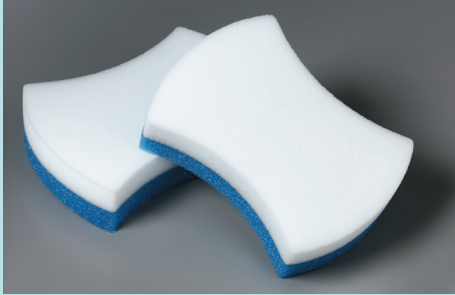

3M™ Food Service Products

The Science
Behind Clean
Easy & Fast Solutions

Scour, scrub, clean and shine

Premium product range.

Scotch-Brite™ Easy Erasing Pad 4004

Cleans many surfaces, safe for indirect food contact areas. Erases hard to clean stains, marks and scuffs.

Scotch-Brite™ White Cleaning Pad – Light Duty 449 / 98

Excellent for light cleaning such as dishes, rubber, ceramic, porcelain, stainless steel, chrome and painted fixtures.

3M™ Twist-Lok™ Pad Holder 961

A holder specially designed for use with every Scotch-Brite™ hand pad which makes cleanup jobs faster, easier and safer.

Scotch-Brite™ Purple Pad 2020 Heavy Duty

Cleans your dirtiest pots and pans twice as fast as conventional heavy duty scouring – with less scratching. Food debris rinses out of pad easily.

Scotch-Brite™ Green Scouring Pad – Heavy Duty 86 / 75

The heavy duty cleaning power of this scourer makes for light work when cleaning grease, grime and baked-on foods. Open weave construction for easy cleaning.