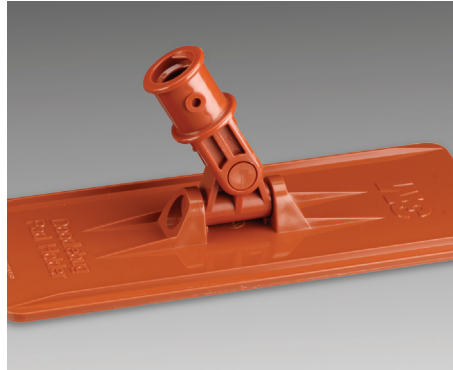

3M™ Easy II Holder.

Holder allows use of both sides of the duster without need to touch. Low drag reduces worker fatigue. Use both sides of the duster without touching it. One duster inventory for all holder sizes.

3M™ Easy Scrub Express Bottles

Squeezable bottle holds 340ml. of solution.

Floor maintenance

3M is committed to providing you with innovative, cost-effective cleaning solutions that help protect facilities and people, while creating clean, safe and comfortable environments throughout the world.

3M™ Doodlebug™ Holder & Pole 6472

This pad holder comes with a swivel joint which is ideal for reaching awkward areas. The supplied extension handle helps to clean floors, walls and various other hard to reach places.

3M™ Doodlebug™ Holder & Adaptor 6475

This pad holder also comes with a swivel joint, but instead of the extension handle, we have included an adaptor that will enable you to fit a pole of your choice (25mm diameter).