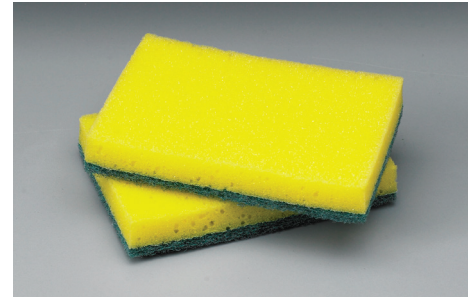

Scotch-Brite™ Sponge Scourer Medium Duty – Economy 230S

For general cleaning where sponge/scourer dual action is warranted.