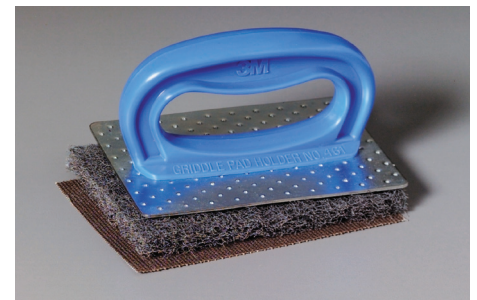

Scotch-Brite™ Power Pad 2000 Heavy Duty

A new innovative hand pad designed for the toughest, dirtiest jobs, yet gentle enough to use on most surfaces. Cleans four times faster than a conventional commercial scourer.

Griddle Cleaning System

Each kit contains Scotch-Brite™ Quick Clean Griddle Liquid No. 700, one Scotch-Brite™ Multi-Purpose Pad Holder No. 405, 10 Scotch-Brite™ Griddle Polishing Pads No. 46, one Scotch-Brite™ Squeegee No. 410 and one instructional CD Rom.

Scotch-Brite™ Polish Pads 46

Use between screen and holder to maximise screen life. Adds final polish to make future cleaning easier.

Scotch-Brite™ 9537 Griddle Scrubber

Easy-to-use, one piece griddle scrubber can be used on flat griddles at any operating temperature. Non-woven construction resists clogging and easily rinses clean, allowing numerous uses.