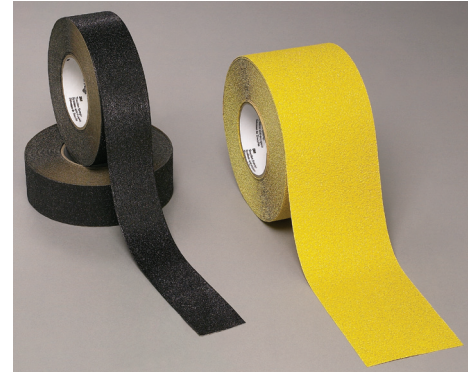

3M™ Doodlebug™ Hi Pro Pad 8550

For extra heavy-duty cleaning and stripping. Fits 3M™ Doodlebug™ Pad Holder 6472 or 3M™ Doodlebug™ Handblock Pad Holder 6473.

3M™ Floor Sweeper 6000

Whisk away dirt and debris from virtually any type of floor surface including carpet, tile, linoleum, wood and entryway matting. Two rubber rotorblades turn toward each other efficiently collecting both large and small debris. No more bristles to wear out or clog with hair, thread or string. Easy to handle and store.

Safety, comfort and style

Our superior Safety Walk™ Cushion Matting and Safety Walk™ Tapes increase employee safety and comfort.

3M™ Safety Walk™ General Purpose Tape 600 series: Black, Clear and Safety Yellow.