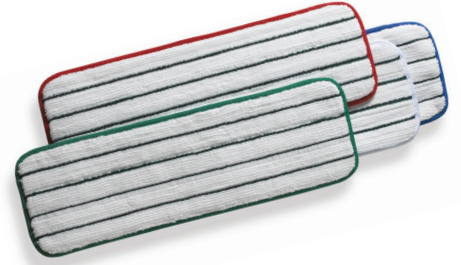

Floor maintenance

We have the right products to help you keep your floor looking new. Whether it's dusting, sweeping or scrubbing, your floors will be easy to clean and maintain with 3M's range of floor maintenance products.

3M™ Easy Scrub Flat Mop System. Clean more with less effort.

The system features a light weight handle with liquid-on-demand dispenser and flat mop pads with special dual-fiber construction. Mop drags is up to 10 times less than other flat mops. Cleans and scrubs up to 3 times faster than other flat mops. Reduces cleaning time up to 50% compared to mop and bucket. Eliminates mops and buckets.

3M™ Easy Scrub Flat Mop Pads

Color coding helps reduce potential cross-contamination. Dual fiber construction with scrubbing stripes.