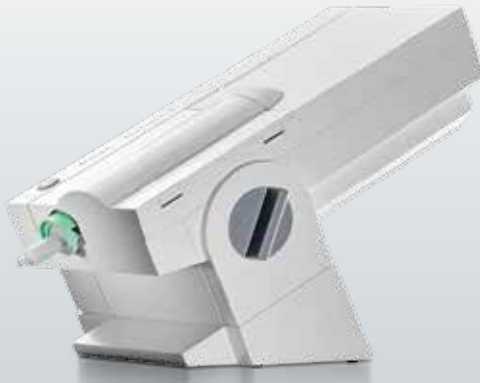

Compatible with all 3M ESPE Pentamix™ Automatic Mixing Units.

The NEW Penta™ Mixing Tip – Red works with the Pentamix, Pentamix 2, Pentamix 3 and the NEW Pentamix Lite devices.

Pentamix™ 2
Automatic Mixing Unit