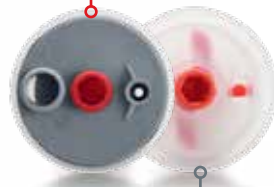

## What you see is what you get: a visibly improved product.

The new, optimised Penta™ Mixing Tip–Red offers enhanced geometry to facilitate the insertion into all Pentamix™ Mixing Devices. The new grey cover plate (instead of translucent) also provides better visibility and thus gives you better control of the insertion. The familiar easy handling and the outstanding Pentamix mixing quality remain the same.

## Use the original and you're always safe.

Only the utilisation of the original Penta Mixing Tips–Red will lead to homogeneous and void-free mixing results Pentamix users are familiar with, since they have passed all the strict quality controls at 3M ESPE. Using counterfeit products may lead to inhomogeneous mixing of impression material and leakage during the tray filling process which also impacts the final impression quality.

## NEW Penta™ Mixing Tip – Red!

Gray cover plate for better insertion visibility and easier handling.

Old mixing tip