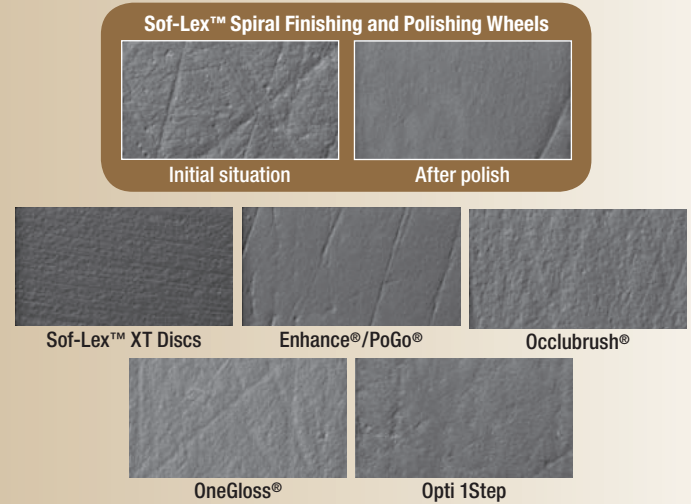

“ The flexible wheels are kinder to the gingival tissues compared to other types of rotary tools. ”

Dr. James Braun, DDS, MS

One shape quickly achieves a life-like luster.

One finishing wheel. One polishing wheel. One easy system for quickly polishing restorations to a natural-looking finish.

- The fine **finishing wheel** (beige) smooths and removes scratches in restorations that develop during contouring, and prepares the surface for high gloss polishing.
- The superfine **polishing wheel** (white) creates a very smooth, high-gloss polish, particularly with nanocomposites such as Filtek™ Supreme Ultra Universal Restorative.

To get the best results, use a light to moderate pressure and slow-speed handpiece during all phases of finishing and polishing. Sof-Lex Spiral Wheels work without paste or water cooling, reducing the mess and saving you even more time.

Sof-Lex Finishing and Polishing Wheels produce a smooth surface better than or equal to other leading products.

Samples of Filtek™ Supreme Ultra Universal Restorative were treated with medium 320 grit sandpaper, and then polished using leading polishing tools. SEM images at 500X magnification compare surface smoothness of the samples after polishing. Source: 3M ESPE internal data

The Sof-Lex System Procedure

Sof-Lex Spiral Finishing and Polishing Wheels are designed to fit perfectly into the Sof-Lex Finishing and Polishing System. They use the same mandrel as the discs—and because the discs and wheels feature easy, pop-on mounting, you can move efficiently through your contouring, finishing and polishing procedure. Sof-Lex discs, strips and spiral wheels are color-coded from dark (coarse) to light (superfine) for an easily followed step-by-step process.

	Sof-Lex™ Discs	Sof-Lex™ XT Discs	Sof-Lex™ Strips	Sof-Lex™ Spiral Wheels	Anterior	Posterior	Interproximal
Gross Reduction	• Excess removal • Shape anatomy • Remove air-inhibited layer				Sof-Lex™ Discs, Coarse Rotating coarse or medium contouring instruments (e.g., diamonds, carbide burs, stones)	Rotating coarse or medium contouring instruments (e.g., diamonds, carbide burs, stones)	Sof-Lex™ XT Discs, Coarse Sof-Lex™ Strips • Coarse/Medium • Coarse/Medium, Narrow
Final Contour	• Reduce surface roughness • Complete and refine contours and margins				Sof-Lex™ Discs, Medium Rotating medium or fine contouring instruments (e.g., yellow or red ring diamonds)	Rotating medium or fine contouring instruments (e.g., yellow or red ring diamonds)	Sof-Lex™ XT Discs, Medium Sof-Lex™ Strips • Coarse/Medium • Coarse/Medium, Narrow
Finish	• Remove scratches • Smooth surface • Pre-polish				Sof-Lex™ Spiral Finishing Wheel Sof-Lex™ Discs, Fine	Sof-Lex™ Spiral Finishing Wheel	Sof-Lex™ Spiral Finishing Wheel Sof-Lex™ XT Discs, Fine Sof-Lex™ Strips, Fine/Superfine
Polish	• Final polish to high gloss				Sof-Lex™ Spiral Polishing Wheel Sof-Lex™ Discs, Superfine	Sof-Lex™ Spiral Polishing Wheel	Sof-Lex™ Spiral Polishing Wheel Sof-Lex™ XT Discs, Superfine Sof-Lex™ Strips, Fine/Superfine