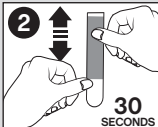

3M

17301CLR
command.com

To Apply

To Remove

1
NEVER pull strip towards you.

IMPORTANT: Failure to follow instructions carefully may cause damage!
SAVE INSTRUCTIONS for damage-free removal or visit command.com

For questions, ideas and special offers go to command.com

CAUTION:

NOTE:

The following statements only apply to products distributed in the USA.

Limited Warranty:

Limitation of Liability: