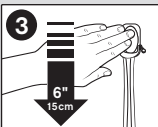

IMPORTANT: Failure to follow instructions carefully may cause damage!
SAVE INSTRUCTIONS for damage-free removal or visit command.com

For questions, ideas and special offers go to command.com

CAUTION:

NOTE:

The following statements only apply to products distributed in the USA.

Limited Warranty:

Limitation of Liability: