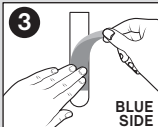

3M

17301CLR
command.com

To Apply

To Remove

1
NEVER pull strip towards you.

IMPORTANT: Failure to follow instructions carefully may cause damage!
SAVE INSTRUCTIONS for damage-free removal or visit command.com

For questions, ideas and special offers go to command.com

CAUTION:

NOTE:

The following statements only apply to products distributed in the USA.

Limited Warranty:

Limitation of Liability: