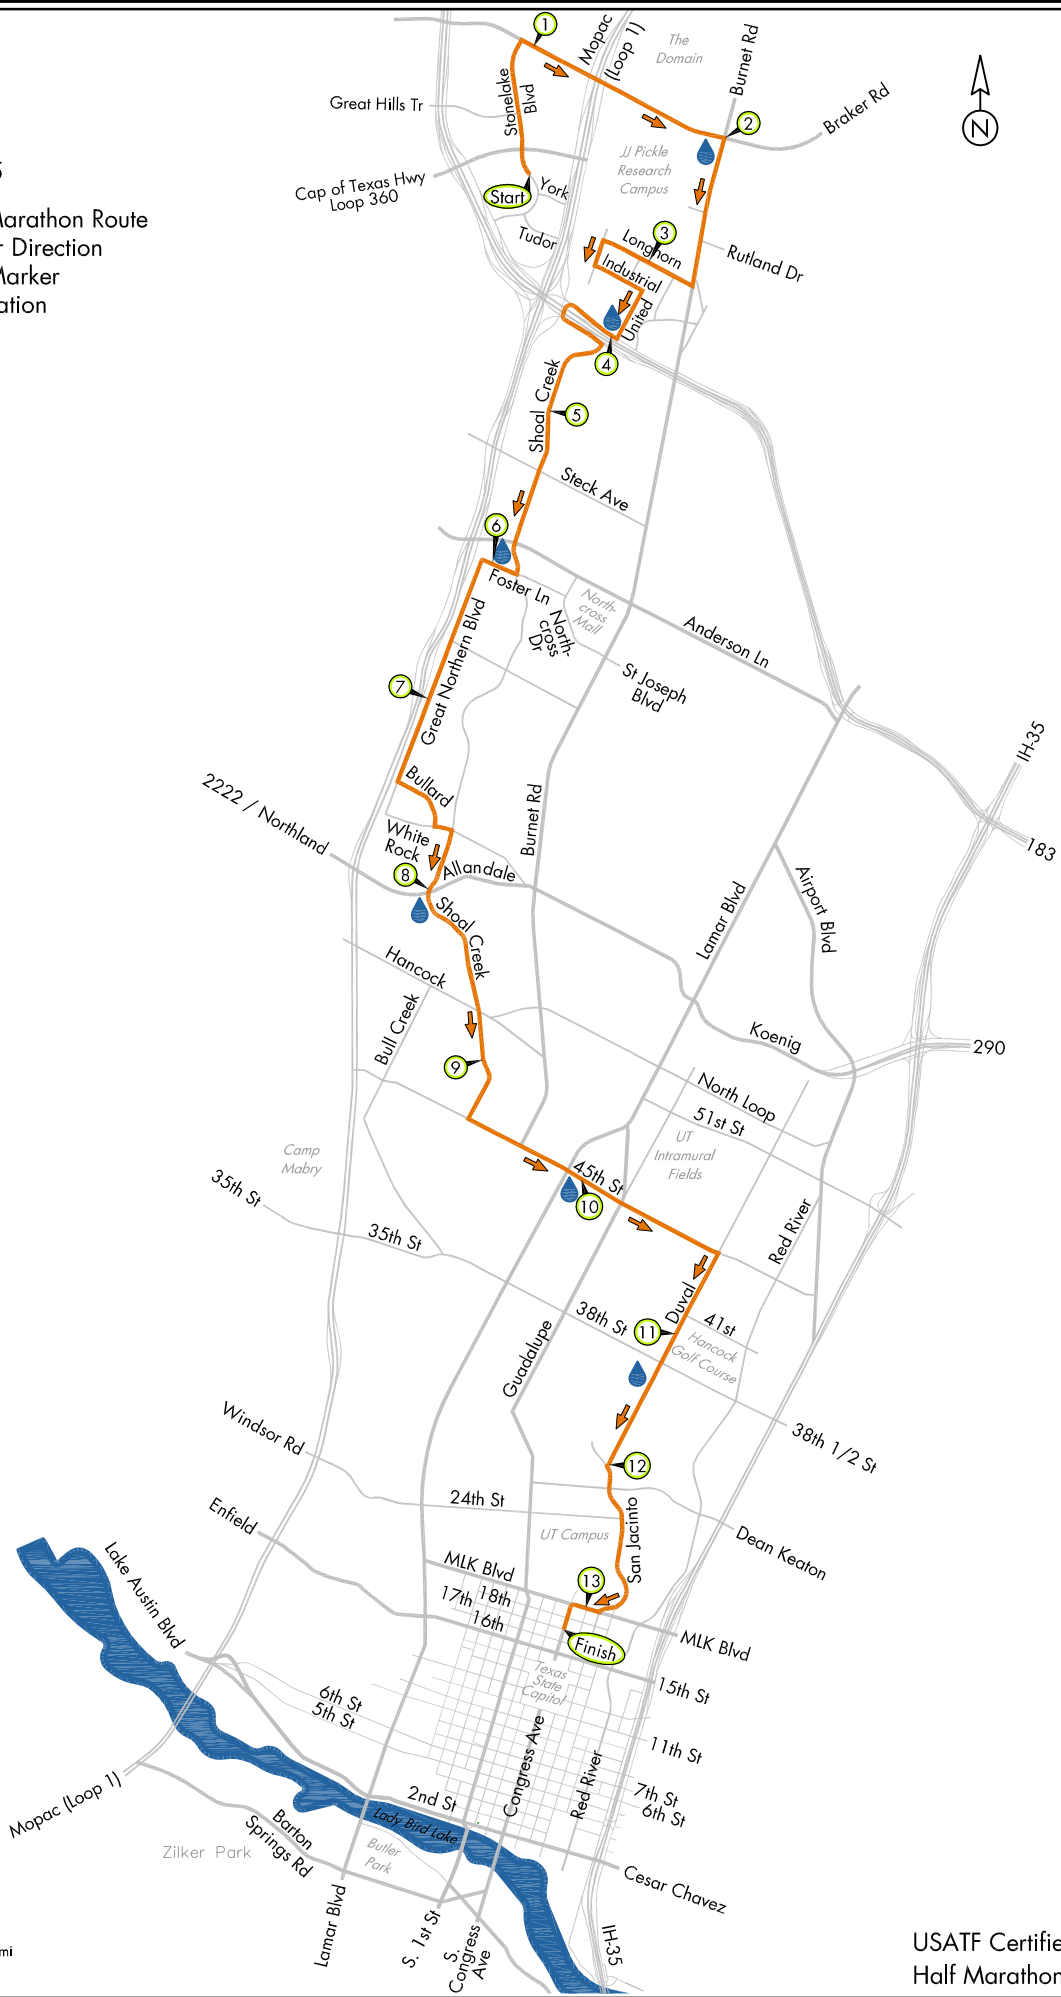

Austin, Texas
January 25, 2015

-  Half Marathon Route
-  Runner Direction
-  Mile Marker
-  Aid Station

USATF Certified Course:
Half Marathon - TX11169ETM