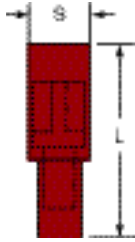

Female Disconnects - Nylon Insulated Butted Seam Bullet Style

| Product Number† | UPC (054007-) | Wire Range (AWG) | Mating Snap Diameter S | L | Barrel Length | Barrel I.D. | Maximum Insulation Diameter | Terminals per: Case |
|-----------------|---------------|------------------|------------------------|------|---------------|-------------|-----------------------------|---------------------|
| MNU18-156DFIK | 02304 | 22-18 | 0.156 | 1.02 | 0.25 | 0.095 | 0.145 | 1000 |
| MNU18-180DFIK | 02305 | 22-18 | 0.180 | 1.02 | 0.25 | 0.095 | 0.145 | 1000 |
| MNU14-156DFIK | 02282 | 16-14 | 0.156 | 1.02 | 0.25 | 0.115 | 0.170 | 1000 |
| MNU14-180DFIK | 02283 | 16-14 | 0.180 | 1.02 | 0.25 | 0.115 | 0.170 | 1000 |

MNU18-156DFI
22-18
Suggested Mate MVU18-156DM

MNU18-180DFI
22-18
Suggested Mate MVU18-180DM

MNU14-156DFI
16-14
Suggested Mate MVU14-156DM

MNU14-180DFI
16-14
Suggested Mate MVU14-180DM

Wire Range
Suggested Mate