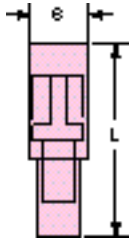

Female Disconnects - Nylon Insulated Butted Seam Bullet Style

| Product Number† | UPC (054007-) | Wire Range (AWG) | Mating Snap Diameter S | L | Barrel Length | Barrel I.D. | Maximum Insulation Diameter | Terminals per: Case |
|-----------------|---------------|------------------|------------------------|------|---------------|-------------|-----------------------------|---------------------|
| MNU18-156DFIK | 02304 | 22-18 | 0.156 | 1.02 | 0.25 | 0.095 | 0.145 | 1000 |
| MNU18-180DFIK | 02305 | 22-18 | 0.180 | 1.02 | 0.25 | 0.095 | 0.145 | 1000 |
| MNU14-156DFIK | 02282 | 16-14 | 0.156 | 1.02 | 0.25 | 0.115 | 0.170 | 1000 |
| MNU14-180DFIK | 02283 | 16-14 | 0.180 | 1.02 | 0.25 | 0.115 | 0.170 | 1000 |

MNU18-156DFI
22-18
Suggested Mate MVU18-156DM

MNU18-180DFI
22-18
Suggested Mate MVU18-180DM

MNU14-156DFI
16-14
Suggested Mate MVU14-156DM

MNU14-180DFI
16-14
Suggested Mate MVU14-180DM

Wire Range
Suggested Mate