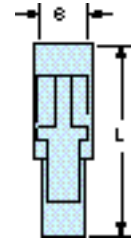

Female Disconnects - Nylon Insulated Butted Seam Bullet Style

| Product Number† | UPC (054007-) | Wire Range (AWG) | Mating Snap Diameter S | L | Barrel Length | Barrel I.D. | Maximum Insulation Diameter | Terminals per: Case |
|-----------------|---------------|------------------|------------------------|------|---------------|-------------|-----------------------------|---------------------|
| MNU18-156DFIK | 02304 | 22-18 | 0.156 | 1.02 | 0.25 | 0.095 | 0.145 | 1000 |
| MNU18-180DFIK | 02305 | 22-18 | 0.180 | 1.02 | 0.25 | 0.095 | 0.145 | 1000 |
| MNU14-156DFIK | 02282 | 16-14 | 0.156 | 1.02 | 0.25 | 0.115 | 0.170 | 1000 |
| MNU14-180DFIK | 02283 | 16-14 | 0.180 | 1.02 | 0.25 | 0.115 | 0.170 | 1000 |

MNU18-156DFI
22-18
Suggested Mate MVU18-156DM

MNU18-180DFI
22-18
Suggested Mate MVU18-180DM

MNU14-156DFI
16-14
Suggested Mate MVU14-156DM

MNU14-180DFI
16-14
Suggested Mate MVU14-180DM

Wire Range
Suggested Mate