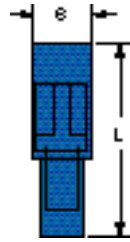

Female Disconnects - Nylon Insulated Butted Seam Bullet Style

| Product Number† | UPC (054007-) | Wire Range (AWG) | Mating Snap Diameter S | L | Barrel Length | Barrel I.D. | Maximum Insulation Diameter | Terminals per: Case |
|-----------------|---------------|------------------|------------------------|------|---------------|-------------|-----------------------------|---------------------|
| MNU18-156DFIK | 02304 | 22-18 | 0.156 | 1.02 | 0.25 | 0.095 | 0.145 | 1000 |
| MNU18-180DFIK | 02305 | 22-18 | 0.180 | 1.02 | 0.25 | 0.095 | 0.145 | 1000 |
| MNU14-156DFIK | 02282 | 16-14 | 0.156 | 1.02 | 0.25 | 0.115 | 0.170 | 1000 |
| MNU14-180DFIK | 02283 | 16-14 | 0.180 | 1.02 | 0.25 | 0.115 | 0.170 | 1000 |

MNU18-156DFI
22-18
Suggested Mate MVU18-156DM

MNU18-180DFI
22-18
Suggested Mate MVU18-180DM

MNU14-156DFI
16-14
Suggested Mate MVU14-156DM

MNU14-180DFI
16-14
Suggested Mate MVU14-180DM

Wire Range
Suggested Mate