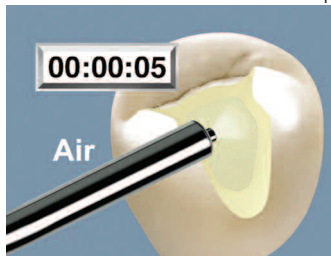

3M ESPE

Adper™ Easy Bond

Self-Etch Adhesive

Porcelain Repair

7

3M ESPE

3M ESPE AG
Dental Products
82229 Seefeld
Germany

3M ESPE
Dental Products
St. Paul,
MN 55144-1000