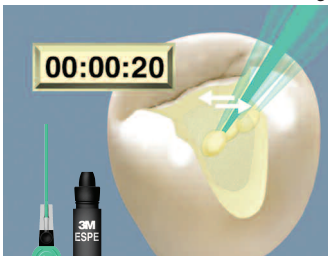

3M ESPE

Adper™ Easy Bond

Self-Etch Adhesive

Porcelain Repair

7

3M ESPE

3M ESPE AG
Dental Products
82229 Seefeld
Germany

3M ESPE
Dental Products
St. Paul,
MN 55144-1000