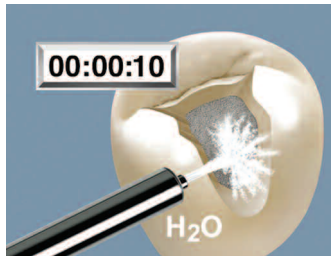

3M ESPE

Adper™ Easy Bond

Self-Etch Adhesive

Porcelain Repair

7

3M ESPE

3M ESPE AG
Dental Products
82229 Seefeld
Germany

3M ESPE
Dental Products
St. Paul,
MN 55144-1000