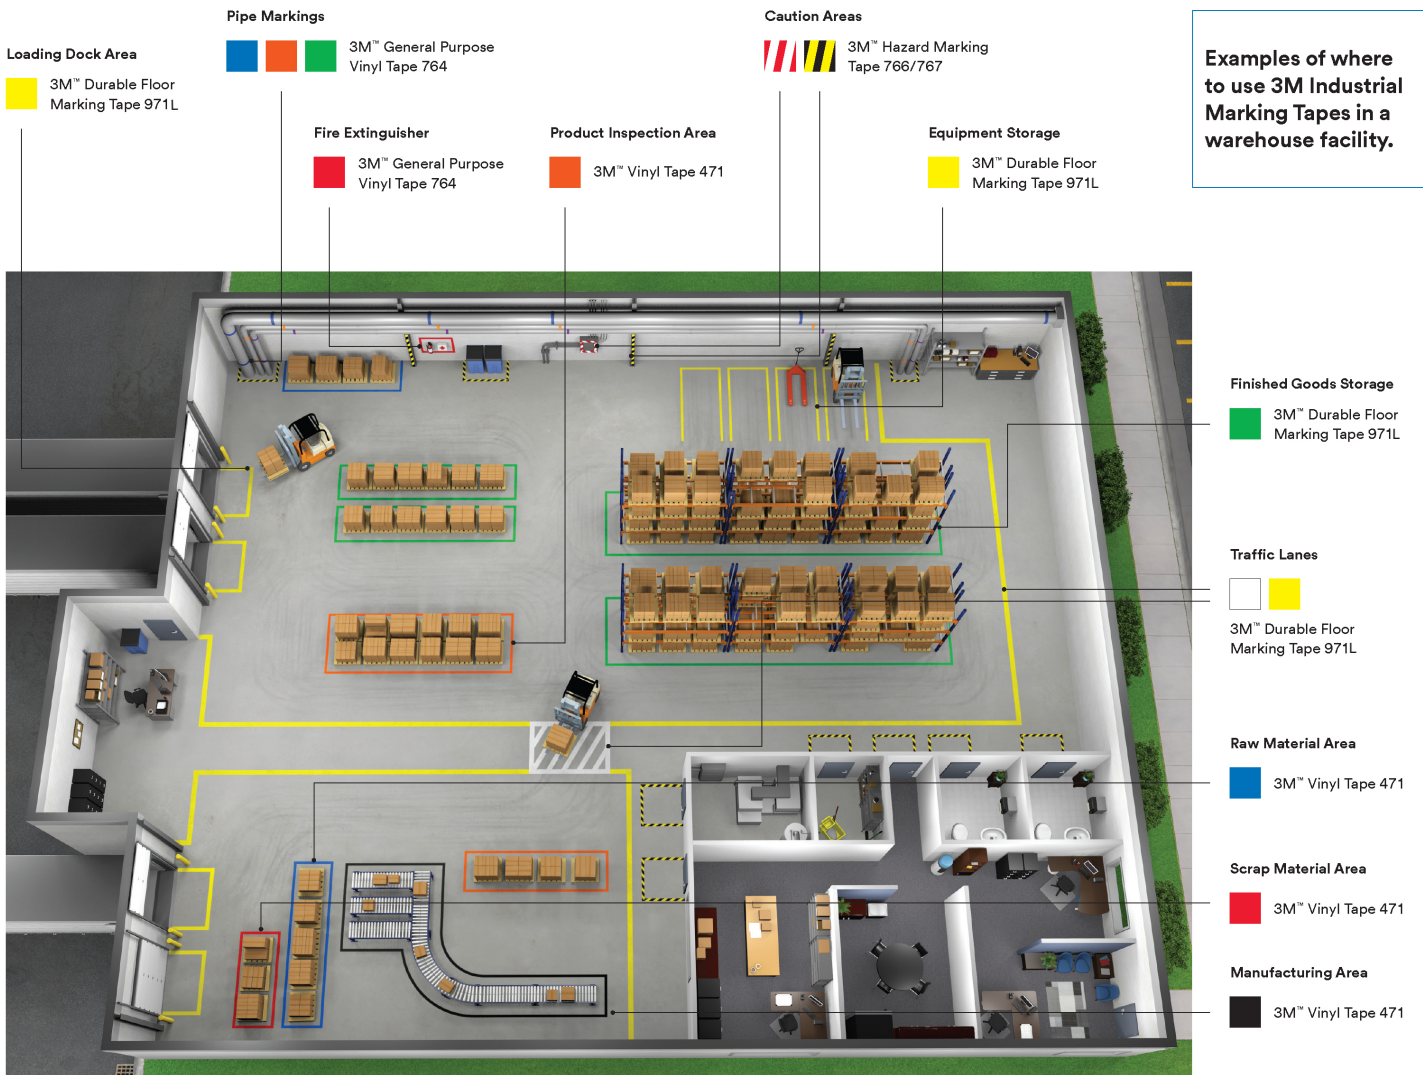

Examples of where to use 3M Industrial Marking Tapes in a warehouse facility.

3M New Zealand Ltd
Industrial Adhesives and Tapes Division
94 Apollo Drive, Rosedale, Auckland,
New Zealand

Phone 0800 474 787
Fax 0800 362 886
Web 3m.co.nz/FloorMarking

Ask A 3M Expert

go.3m.com/9711124nz

Warranty, Limited Remedy, and Disclaimer: Unless a different warranty is specifically stated on the applicable 3M product packaging or product literature (in which case such warranty governs), 3M warrants that each 3M product meets the applicable 3M product specification at the time 3M ships the product. If a 3M product does not conform to this warranty, then the sole and exclusive remedy is, at 3M's option, replacement or repair of the 3M product or refund of the purchase price. Warranty claims must be made within one (1) year from the date of 3M's shipment.

3M is a trademark of 3M. Please recycle. © 3M 2024.
All rights reserved. AV011510169