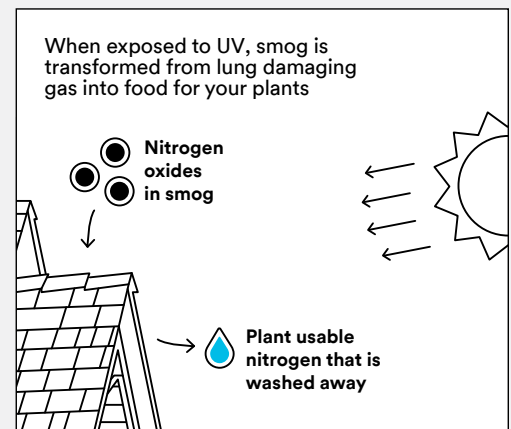

Improving Our Climate
3M™ Smog-reducing Granules

3M has teamed up with One Tree Planted to donate trees to the U.S. National Forest reforestation program.

While putting roofs to work is a great option, nothing can replace getting actual trees in the ground which is why 3M teamed up with One Tree Planted to fund the planting of 10,000 trees.

One dollar donated to One Tree Planted plants one tree. Plant a tree at:
<https://3mtrees.raisely.com>