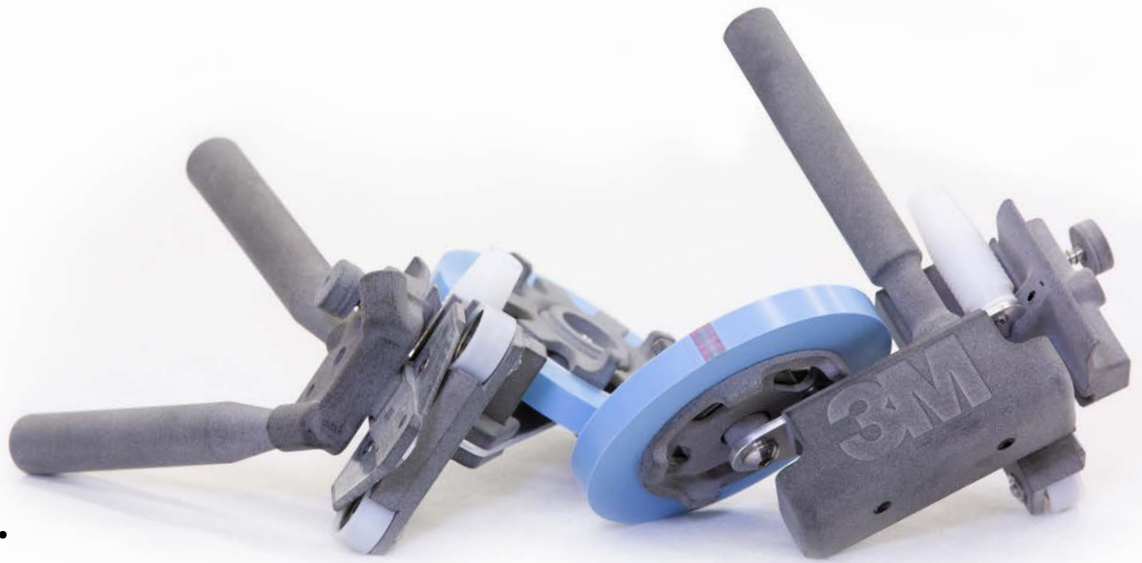

Put the right tool in the correct hand.

“The right tool for the job” includes making the correct tool work without adopting an awkward stance, which can also save re-mask time and improve productivity. That’s why we make each of these tools available in right- and left-handed models so your workers can mask in the direction they’re most comfortable.

Product	Handedness	UPC#	Description
3M™ Adjustable Paint Masking Applicator, AC	Right-Handed	689330211319	Applies masking tape along the roofline from A to C pillar; can be used with door closed
	Left-Handed	689330211302	Applies masking tape along the roofline from A to C pillar; can be used with door closed
3M™ Adjustable Paint Masking Applicator, DD	Right-Handed	689330211814	Applies masking tape around the rear hatch between D pillars
	Left-Handed	689330211326	Applies masking tape around the rear hatch between D pillars
3M™ Adjustable Paint Masking Applicator, Replacement Part Kit	Either	7100265555	Includes 4 replacement tips along with 1 partial and 1 full cutter block

Closure and Masking Systems Division

3M Center, Building 225-3S-06
St. Paul, MN 55144-1000
800-362-3550 877-369-2923 (Fax)
3M.com/automasking

Product Selection and Use: Many factors beyond 3M’s control and uniquely within user’s knowledge and control can affect the use and performance of a 3M product in a particular application. As a result, customer is solely responsible for proper evaluation (including, but not limited to, fitness for purpose and suitability of application), selection, and use of 3M products. Safety products should always be selected and used in accordance with all applicable regulations and standards (e.g., OSHA, ANSI, and others), after conducting a proper hazard assessment. Failure to properly evaluate, select, and use a 3M product may result in injury, sickness, death, and/or harm to property. Dispose of used atomizing heads, residual paint/coatings, used containers/materials, and PPS in accordance with local regulations.

Warranty, Limited Remedy, and Disclaimer: Unless a different warranty is specifically stated on the applicable 3M product packaging or product literature (in which case such warranty governs), 3M warrants that each 3M product meets the applicable 3M product specification at the time 3M ships the product. 3M MAKES NO OTHER WARRANTIES OR CONDITIONS, EXPRESS OR IMPLIED, INCLUDING, BUT NOT LIMITED TO, ANY IMPLIED WARRANTY OR CONDITION OF MERCHANTABILITY, FITNESS FOR A PARTICULAR PURPOSE, OR ARISING OUT OF A COURSE OF DEALING, CUSTOM, OR USAGE OF TRADE. If the 3M product does not conform to this warranty, then the sole and exclusive remedy is, at 3M’s option, replacement of the 3M product or refund of the purchase price.