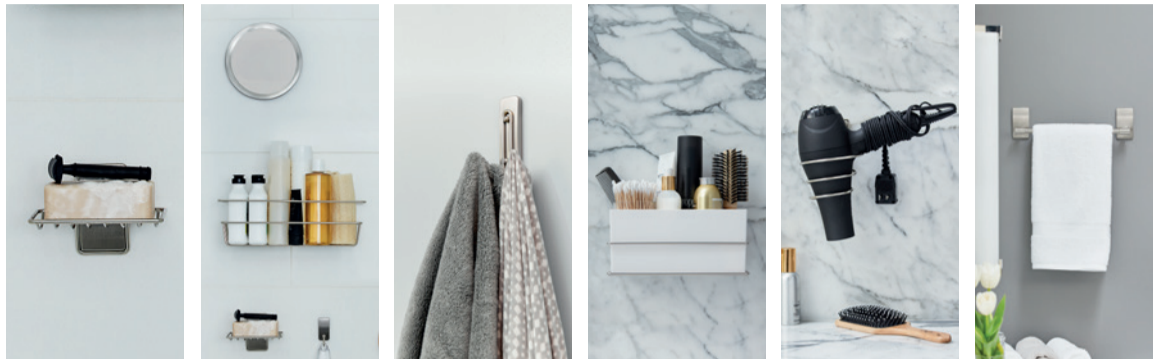

Damage-Free Hanging

No Tools

Holds Strongly

Removes Cleanly

Bath Soap Dish Bath Shower Caddy Bath Double Hook Bath Wall & Cabinet Caddy Bath Hair Dryer Holder Bath Hand Towel Bar

Holds	900g	3kg	1.8kg	2.7kg	1.3kg	1.3kg
Great for Hanging	Bar Soap, Razor	Shampoo, Conditioner, Body Wash, Razor	Bath Robes, Towels, Loofah, Bath Brushes, Scrubber Brushes	Make-up, Lotion, Perfume, Brushes, Hair Spray	Hair Dryer	Hand Towels

Damage-Free Hanging Surfaces: Bath

 Painted Walls	 Painted/Varnished Wood	 Painted Cinder Block or Concrete	 Tile	Do Not Use On Textured Walls or Textured Surfaces Wallpaper Brick Other Rough and Non-Stick Surfaces Fabrics
 Metal	 Glass	 Laminates	 Smooth Solid Surface <small>(Most Plastics, Acrylic, PVC, PE, PP)</small>	

What is the proper replacement strip for Command™ Bath Products?
 Reuse Command™ Bath Hooks and Caddies with Command™ Bath Refill Strips.

Can you hang Command™ Bath Products in a shower?
 Yes. Command™ Bath Strips are water-resistant and hold strongly in humid environments. They are tested and proven to hold better than suction cups.