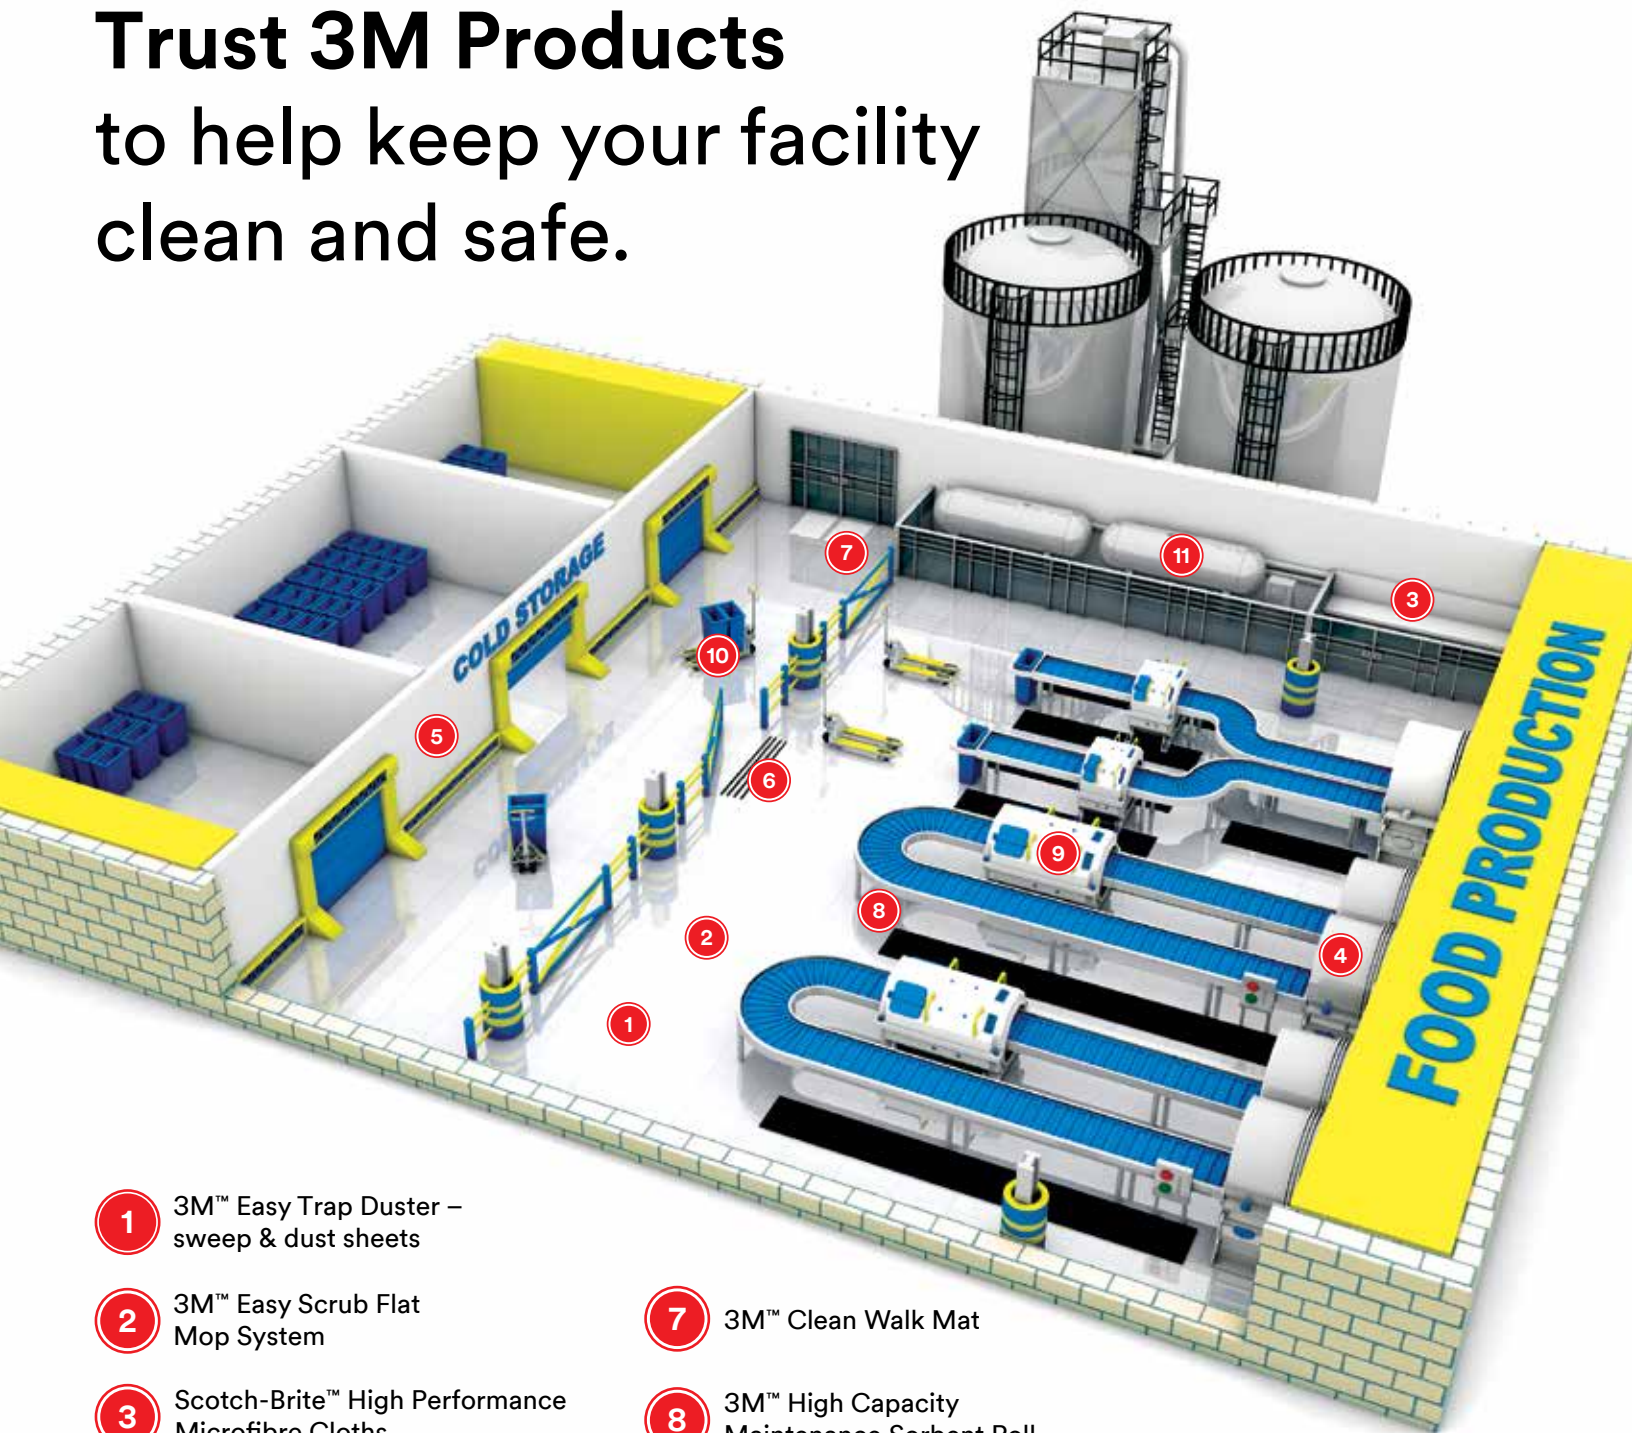

Trust 3M Products to help keep your facility clean and safe.

- 1 3M™ Easy Trap Duster – sweep & dust sheets
- 2 3M™ Easy Scrub Flat Mop System
- 3 Scotch-Brite™ High Performance Microfibre Cloths
- 4 3M™ Stainless Steel Cleaner and Protector 
- 5 Scotch-Brite™ Easy Erasing Hand Pad 4004
- 6 3M™ Safety-Walk™ Anti-Slip Tapes and Treads 

- 7 3M™ Clean Walk Mat
- 8 3M™ High Capacity Maintenance Sorbent Roll
- 9 Scotch-Brite™ Power Pad 2000 
- 10 Scotch-Brite™ Medium Duty Scouring Pad 97 
- 11 Scotch-Brite™ Light Duty Scrubbing Pad 9030 

Maintain the high standards of your food processing facilities with 3M™ Professional Cleaning Solutions.

1 3M™ Easy Trap Duster – sweep & dust sheets

Traps up to 8 times more dirt, dust and sand than conventional flat-fringed cotton dust mops or a competitive sweeping dust cloth brand. Can be used with your existing flat mop or high duster.*

* Based on a study conducted by 3M

2 3M™ Easy Scrub Flat Mop System

Excellent for daily cleaning activities and ease of manoeuvring around furniture. Help cut chemical waste by 80% compared to a mop and bucket, with the operator-controlled dispensing mechanism.*