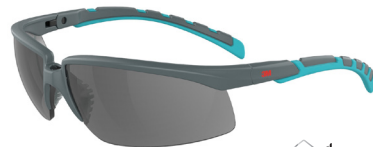

S2007SGAF-BGR
Lens: I/O Gray
Frame Color: Gray/Teal