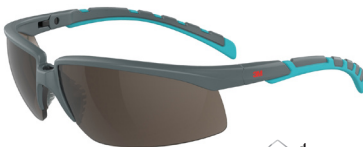

S2005SGAF-BGR
Lens: Brown
Frame Color: Gray/Teal