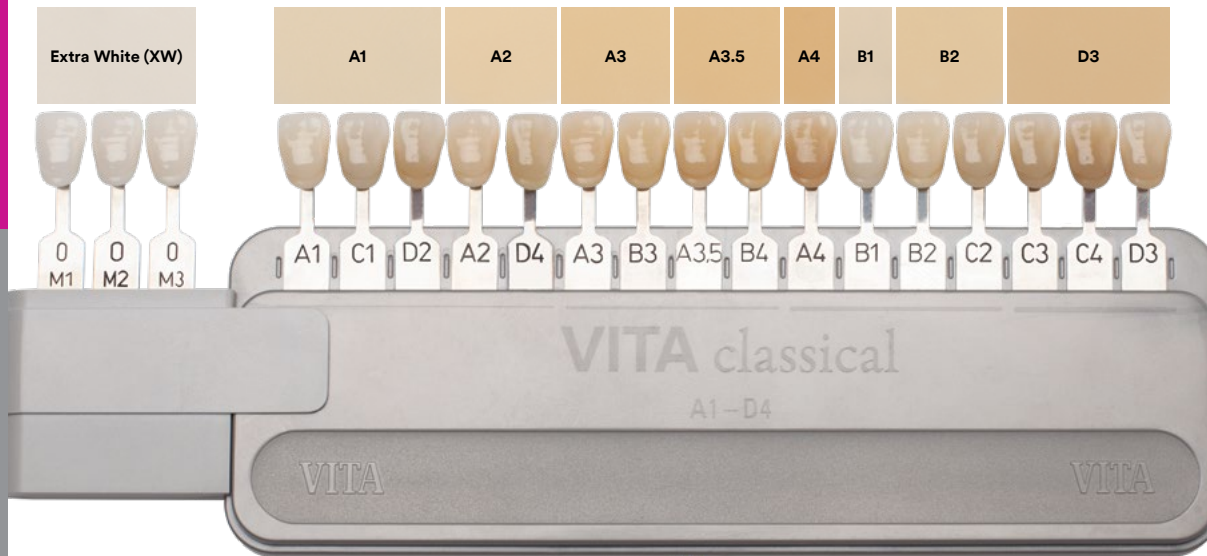

3M

Filtek™

Universal Restorative

Shade Selection Guide

... choose this shade of
3M™ Filtek™ Universal
Restorative*

If the VITA shade is ...

www.3M.com/FiltekUniversal

3M Oral Care
2510 Conway Avenue
St. Paul, MN 55144-1000 USA