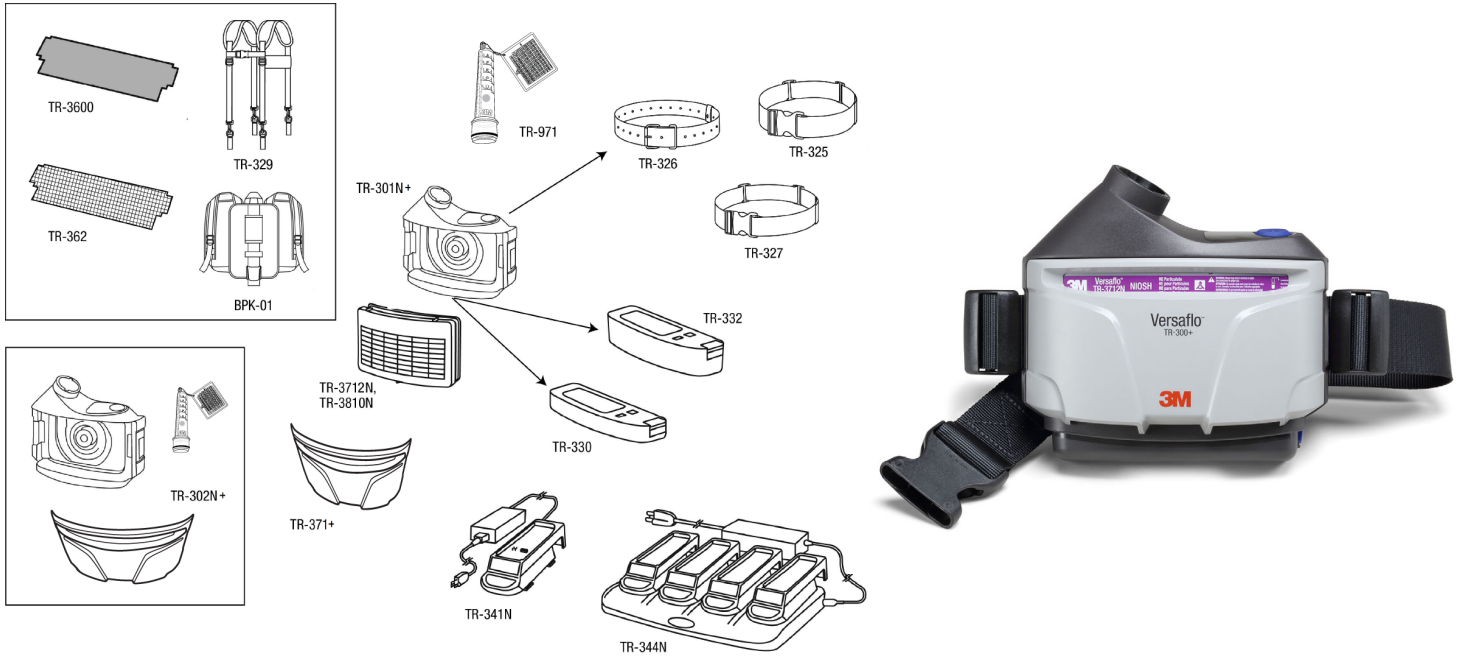

Partes y componentes de Respirador Purificador de Aire Forzado 3M™ Versaflor™			
Número de parte	Descripción general	Descripción detallada	Reemplace cuando haya alcanzado la vida máxima o si:
Instrucciones para Ensamblajes Serie TR-300			
TR-302N+	Unidad PAPR	Ensamble PAPR: Incluye unidad de ventilador (TR-301N+), indicador de flujo (TR-971), cubierta del filtro (TR-371+)	
TR-304N+	Unidad PAPR	Ensamble PAPR: Incluye unidad de ventilador (TR-301N+), indicador de flujo (TR-971), cubierta de filtro (TR-371+), filtro HE (TR-3712N), cinturón estándar de red (TR-325), batería económica (TR-330) y prefiltro (TR-3600)	
TR-305N+	Unidad PAPR	Ensamble PAPR: Incluye unidad de ventilador (TR-301N+), indicador de flujo (TR-971), cubierta de filtro (TR-371+), filtro HE (TR-3712N), cinturón estándar de red (TR-325), batería económica (TR-330), prefiltro (TR-3600) y kit de cargador de una unidad (TR-341N)	
TR-306N+	Unidad PAPR	Ensamble PAPR: Incluye unidad de ventilador (TR-301N+), indicador de flujo (TR-971), cubierta de filtro (TR-371+), filtro HE (TR-3712N), cinturón de piel de alta durabilidad (TR-326), batería de alta capacidad (TR-332), inhibidor de chispas/prefiltro (TR-362) y kit de cargador de una unidad (TR-341N)	
TR-307N+	Unidad PAPR	Ensamble PAPR: Incluye unidad de ventilador (TR-301N+), indicador de flujo (TR-971), cubierta de filtro (TR-371+), filtro HE (TR-3712N), cinturón de limpieza fácil (TR-327), batería de alta capacidad (TR-332), prefiltro (TR-3600) y kit de cargador de una unidad (TR-341N)	
Partes componentes (*denota alternativas disponibles)			
TR-301N+	Ventilador	Repuesto de ventilador para Versaflor TR-300+	dañado o no es posible arreglar las alarmas
TR-325	Cinturón*	Cinturón estándar de red para PAPR Versaflor TR-300+	dañado
TR-326	Cinturón*	Cinturón de uretano fácil de limpiar para PAPR Versaflor TR-300+	dañado
TR-327	Cinturón*	Cinturón de piel de alta durabilidad para PAPR Versaflor TR-300+	dañado
TR-330	Batería*	Batería económica para PAPR Versaflor TR-300+	dañado o ya no funciona el tiempo de corrida deseado
TR-332	Batería*	Batería de alta capacidad para PAPR Versaflor TR-300+	dañado o ya no funciona el tiempo de corrida deseado
TR-341N	Cargador*	Kit de cargador para una batería para baterías PAPR Versaflor TR-300+	dañado, roto o no carga la batería
TR-344N	Cargador*	Kit de cargador para 4 baterías para baterías PAPR Versaflor TR-300+	dañado, roto o no carga la batería
TR-3600	Prefiltro*	Prefiltro para PAPR Versaflor TR-300+ para uso con cubiertas suaves para la cabeza (Serie S)	dañado o saturado
TR-362	Inhibidor de chispa/prefiltro*	Inhibidor de chispas/prefiltro para PAPR Versaflor TR-300+ para uso con cubiertas rígidas para la cabeza (Serie M, Serie L, Speedglas)	dañado o no posible de limpiar
TR-371+	Cubierta de filtro	Cubierta de filtro para PAPR Versaflor TR-300+	dañado o roto
TR-3712N	Filtro	Filtro HE para PAPR Versaflor TR-300+	dañado o cuando la alarma de flujo bajo del PAPR indica el cambio
TR-971	Indicador de flujo	Indicador de flujo para PAPR Versaflor TR-300+	dañado o roto
Accesorios (*denota alternativas disponibles)			
BPK-01	Mochila*	Mochila para PAPR Versaflor TR-300+	dañado
TR-329	Suspendores*	Suspendores para uso con cualquier Cinturón Versaflor	dañado