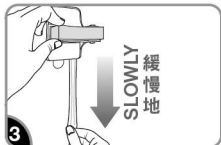

1 Clean surface with rubbing alcohol. Do not use household cleaners.

用火酒輕輕地擦拭牆壁，待乾。不要使用家居清潔液。

2 Separate strips. Remove red liners. Press adhesive to broom gripper.

分開膠貼，撕去紅字底紙，將膠貼貼於拖把夾背板。

3 Remove black liners. Press firmly to wall for 30 seconds. Wait 1 hour before use.

撕去黑字底紙，將拖把夾貼於牆上，按壓30秒。靜置1小時便可以使用。

4 Push broom in to hold. Pull broom out to release.

使用時，先將軟夾攤平，將拖把置於軟夾向前推便可。相反，手握拖把拉出便可取出拖把。

REMOVE 移除步驟

1 Hold broom gripper gently in place.

扶緊拖把夾，準備拉長膠貼。

2 Never pull the strip towards you! Always pull straight down.

需垂直拉長膠貼，直角拉扯有機會將膠貼扯斷。

3 Stretch the strip slowly against the wall at least 38 cm (15 in) to release.

緩慢地拉長膠貼直至鬆脫，通常最少需拉長38厘米(15吋)。

Designed to hold mops and brooms with handle diameters of 2 cm to 2.5 cm (0.8" to 1.0").