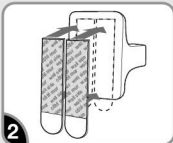

1 Clean surface with rubbing alcohol. Do not use household cleaners.

用火酒輕輕地擦拭牆壁，待乾。不要使用家居清潔液。

2 Separate strips. Remove red liners. Press adhesive to broom gripper.

分開膠貼，撕去紅字底紙，將膠貼貼於拖把夾背板。

3 Remove black liners. Press firmly to wall for 30 seconds. Wait 1 hour before use.

撕去黑字底紙，將拖把夾貼於牆上，按壓30秒。靜置1小時便可以使用。

4 Push broom in to hold. Pull broom out to release.

使用時，先將軟夾攤平，將拖把置於軟夾向前推便可。相反，手握拖把拉出便可取出拖把。

REMOVE 移除步驟

1 Hold broom gripper gently in place.

扶緊拖把夾，準備拉長膠貼。

2 Never pull the strip towards you! Always pull straight down.

需垂直拉長膠貼，直角拉扯有機會將膠貼扯斷。

3 Stretch the strip slowly against the wall at least 38 cm (15 in) to release.

緩慢地拉長膠貼直至鬆脫，通常最少需拉長38厘米(15吋)。

Designed to hold mops and brooms with handle diameters of 2 cm to 2.5 cm (0.8" to 1.0").

Gripper can be reused with Command® Large Refill Strips.

本拖把夾適用於把手直徑2-2.5厘米(0.8-1吋)的拖把或掃把。

若需移除，可配搭無痕™大型膠貼重新安裝。

CAUTION:

Do not use on wallpaper, delicate painted surfaces, or porous surfaces. May not adhere well to vinyl surfaces. Do not hang valuable or irreplaceable items. Do not hang items over bed. Use only one gripper item hung. Hold gripper when pull strip. Use indoors 10°C - 40°C.