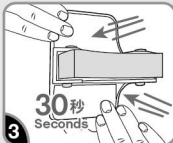

1 Clean surface with rubbing alcohol. Do not use household cleaners.

用火酒輕輕地擦拭牆壁，待乾。不要使用家居清潔液。

2 Separate strips. Remove red liners. Press adhesive to broom gripper.

分開膠貼，撕去紅字底紙，將膠貼貼於拖把夾背板。

3 Remove black liners. Press firmly to wall for 30 seconds. Wait 1 hour before use.

撕去黑字底紙，將拖把夾貼於牆上，按壓30秒。靜置1小時便可以使用。

4 Push broom in to hold. Pull broom out to release.

使用時，先將軟夾攤平，將拖把置於軟夾向前推便可。相反，手握拖把拉出便可取出拖把。

REMOVE 移除步驟

1 Hold broom gripper gently in place.

扶緊拖把夾，準備拉長膠貼。

2 Never pull the strip towards you! Always pull straight down.

需垂直拉長膠貼，直角拉扯有機會將膠貼扯斷。

3 Stretch the strip slowly against the wall at least 38 cm (15 in) to release.

緩慢地拉長膠貼直至鬆脫，通常最少需拉長38厘米(15吋)。

Designed to hold mops and brooms with handle diameters of 2 cm to 2.5 cm (0.8" to 1.0").