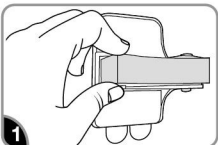

1 Clean surface with rubbing alcohol. Do not use household cleaners.

用火酒輕輕地擦拭牆壁，待乾。不要使用家居清潔液。

2 Separate strips. Remove red liners. Press adhesive to broom gripper.

分開膠貼，撕去紅字底紙，將膠貼貼於拖把夾背板。

3 Remove black liners. Press firmly to wall for 30 seconds. Wait 1 hour before use.

撕去黑字底紙，將拖把夾貼於牆上，按壓30秒。靜置1小時便可以使用。

4 Push broom in to hold. Pull broom out to release.

使用時，先將軟夾攤平，將拖把置於軟夾向前推便可。相反，手握拖把拉出便可取出拖把。

REMOVE 移除步驟

1 Hold broom gripper gently in place.

扶緊拖把夾，準備拉長膠貼。

2 Never pull the strip towards you! Always pull straight down.

需垂直拉長膠貼，直角拉扯有機會將膠貼扯斷。

3 Stretch the strip slowly against the wall at least 38 cm (15 in) to release.

緩慢地拉長膠貼直至鬆脫，通常最少需拉長38厘米(15吋)。

Designed to hold mops and brooms with handle diameters of 2 cm to 2.5 cm (0.8" to 1.0").

Gripper can be reused with Command® Large Refill Strips.

本拖把夾適用於把手直徑2-2.5厘米(0.8-1吋)的拖把或掃把。

若需移除，可配搭無痕™大型膠貼重新安裝。

CAUTION:

Do not use on wallpaper, delicate painted surfaces, or porous surfaces. May not adhere well to vinyl surfaces. Do not hang valuable or irreplaceable items. Do not hang items over bed. Use only one gripper item hung. Hold gripper when pull strip. Use indoors 10°C - 40°C.