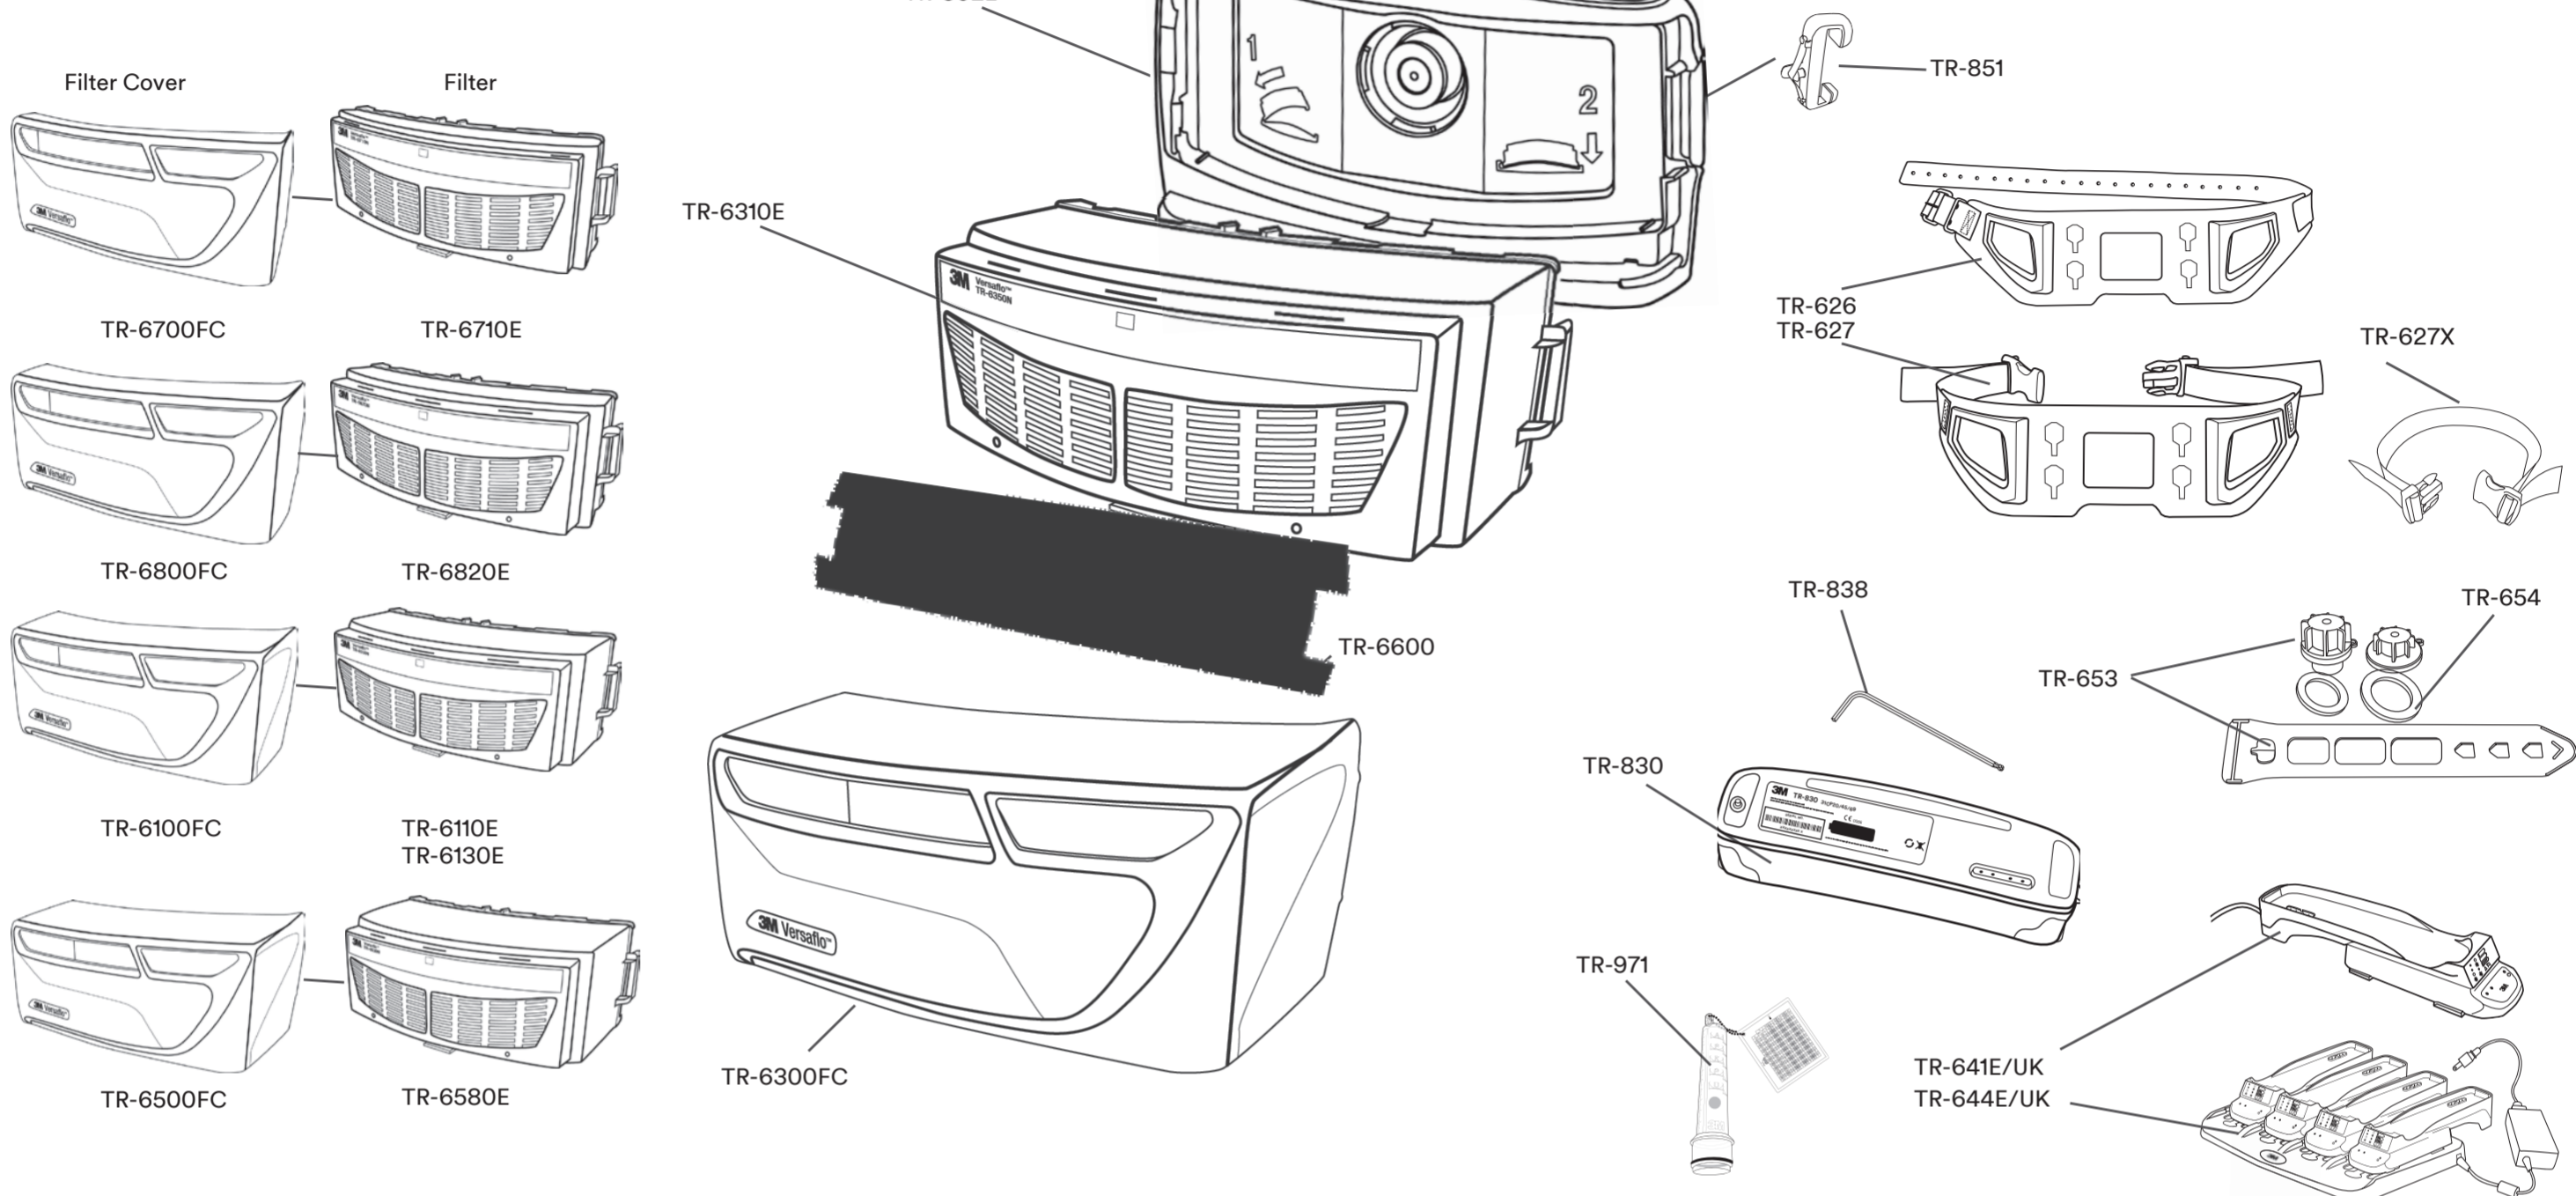

3M™ Versaflo™ TR-800 Series

Parts and accessories

TR-800 Series

Part number	General description	Detailed description	Replace when maximum life is reached or when/if:
Starter Kits			
TR-819E	3M™ Versaflo™ TR-819E IS Starter Kit	Kit includes: Intrinsicly Safe TR-802E Powered Air Turbo, TR-830 Intrinsicly Safe Battery, TR-838 Battery Attachment Tool, BT-30 Length Adjusting Breathing Tube, TR-627 Easy Clean Belt, TR-6310E A2P Filter, TR-6300 Filter Cover, TR-641E Single Station Battery Charger Kit, TR-971 Airflow Indicator and TR-6600 Prefilter (x10)	Replace component(s) in kit based on guidance in table below, and/or reference component user instructions
TR-819UK	3M™ Versaflo™ TR-819UK IS Starter Kit	Kit includes: Intrinsicly Safe TR-802E Powered Air Turbo, TR-830 Intrinsicly Safe Battery, TR-838 Battery Attachment Tool, BT-30 Length Adjusting Breathing Tube, TR-627 Easy Clean Belt, TR-6310E A2P Filter, TR-6300 Filter Cover, TR-641UK Single Station Battery Charger Kit, TR-971 Airflow Indicator and TR-6600 Prefilter (x10)	Replace component(s) in kit based on guidance in table below, and/or reference component user instructions
Turbo			
TR-802E	3M™ Versaflo™ TR-802E Intrinsicly Safe Powered Air Turbo	Replacement Blower for Versaflo™ TR-800 (includes TR-971 Air Flow Indicator)	Damaged or unable to resolve alarms
Component Parts			
TR-626	Belt	High Durability belt for Versaflo™ TR-600/TR-800 Powered Air Turbos	Damaged
TR-627	Belt	Easy Clean belt for Versaflo™ TR-600/TR-800 Powered Air Turbos	Damaged
TR-627X	Belt extender	Belt extender for TR-627 Easy Clean Belt	Damaged
TR-830	Battery	Standard battery for Versaflo™ TR-800 Powered Air Turbo	Damaged or no longer achieving desired run-time
TR-838	Battery attachment tool	Battery attachment tool for Versaflo™ TR-800 Powered Air Turbo and TR-800 battery	Damaged
TR-640	Charger	Replacement charger cradle for TR-641/TR-644 kits (not shown)	Damaged, broken, or unable to charge battery
TR-641E/UK	Charger	Single-bay charger kit for Versaflo™ TR-600/TR-800 batteries	Damaged, broken, or unable to charge battery
TR-644E/UK	Charger	4-bay charger kit for Versaflo™ TR-600/TR-800 batteries	Damaged, broken, or unable to charge battery
TR-6600	Prefilter	Prefilter for Versaflo™ TR-600/TR-800 Powered Air Turbos	Damaged or clogged
TR-6710E	Filter	Particulate Filter for Versaflo™ TR-600/TR-800 Powered Air Turbos	Damaged or when change is indicated by the Powered Air Turbo low flow alarm
TR-6820E	Filter	Particulate/Nuisance Odour* filter for Versaflo™ TR-600/TR-800 Powered Air Turbos	Damaged, when change is indicated by the Powered Air Turbo low flow alarm or when nuisance odor relief is no longer provided
TR-6110E	Filter	A1P Filter for Versaflo™ TR-600/TR-800 Powered Air Turbos	Damaged, when change is indicated by the Powered Air Turbo low flow alarm, when indicated by service life software, or if breakthrough is detected
TR-6310E	Filter	A2P Filter for Versaflo™ TR-600/TR-800 Powered Air Turbos	Damaged, when change is indicated by the Powered Air Turbo low flow alarm, when indicated by service life software, or if breakthrough is detected
TR-6130E	Filter	ABE1P Filter for Versaflo™ TR-600/TR-800 Powered Air Turbos	Damaged, when change is indicated by the Powered Air Turbo low flow alarm, when indicated by service life software, or if breakthrough is detected
TR-6580E	Filter	ABE2K1HgP Filter for Versaflo™ TR-600/TR-800 Powered Air Turbos	Damaged, when change is indicated by the Powered Air Turbo low flow alarm, when indicated by service life software, or if breakthrough is detected
TR-6700FC	Filter cover	Filter cover for 6700 series filter for Versaflo™ TR-600/TR-800 Powered Air Turbos	Damaged or broken. No longer securely attaches to filter
TR-6800FC	Filter cover	Filter cover for 6800 series filters for Versaflo™ TR-600/TR-800 Powered Air Turbos	Damaged or broken. No longer securely attaches to filter
TR-6300FC	Filter cover	Filter cover for 6300 series filter/cartridge for Versaflo™ TR-600/TR-800 Powered Air Turbos	Damaged or broken. No longer securely attaches to filter
TR-6500FC	Filter cover	Filter cover for 6500 series filter/cartridge for Versaflo™ TR-600/TR-800 Powered Air Turbos	Damaged or broken. No longer securely attaches to filter
TR-971	Flow indicator	Air Flow indicator for Versaflo™ TR-600/TR-800 Powered Air Turbos	Damaged
TR-851	Filter latch	Replacement filter latch assembly for TR-802E Powered Air Turbo	Damaged
TR-653	Cleaning/storage kit	Cleaning and Storage Kit for Versaflo™ TR-600/TR-800 Powered Air Turbos and TR-630/TR-632/TR-830 batteries	Damaged, broken, gaskets changed after 30 washings
TR-654	Cleaning/storage kit	Replacement gaskets for TR-653 cleaning and storage kit	Damaged, broken, gaskets changed after 30 washings
BPK-01	Backpack	Backpack for Versaflo™ TR-600/TR-800 Powered Air Turbos (not shown)	Damaged
TR-655	Backpack adaptor	Backpack Adaptor to connect Versaflo™ TR-600/TR-800 to BPK-01 (not shown)	Damaged
TR-329	Braces	Braces for use with any Versaflo belts (not shown)	Damaged
BT-30	Breathing tube	Length adjusting breathing tube to connect Versaflo™ TR-600/TR-800 Powered Air Turbos to Versaflo™ family of Soft and Rigid headtops (not shown)	Damaged, broken, holes, cuts or tears