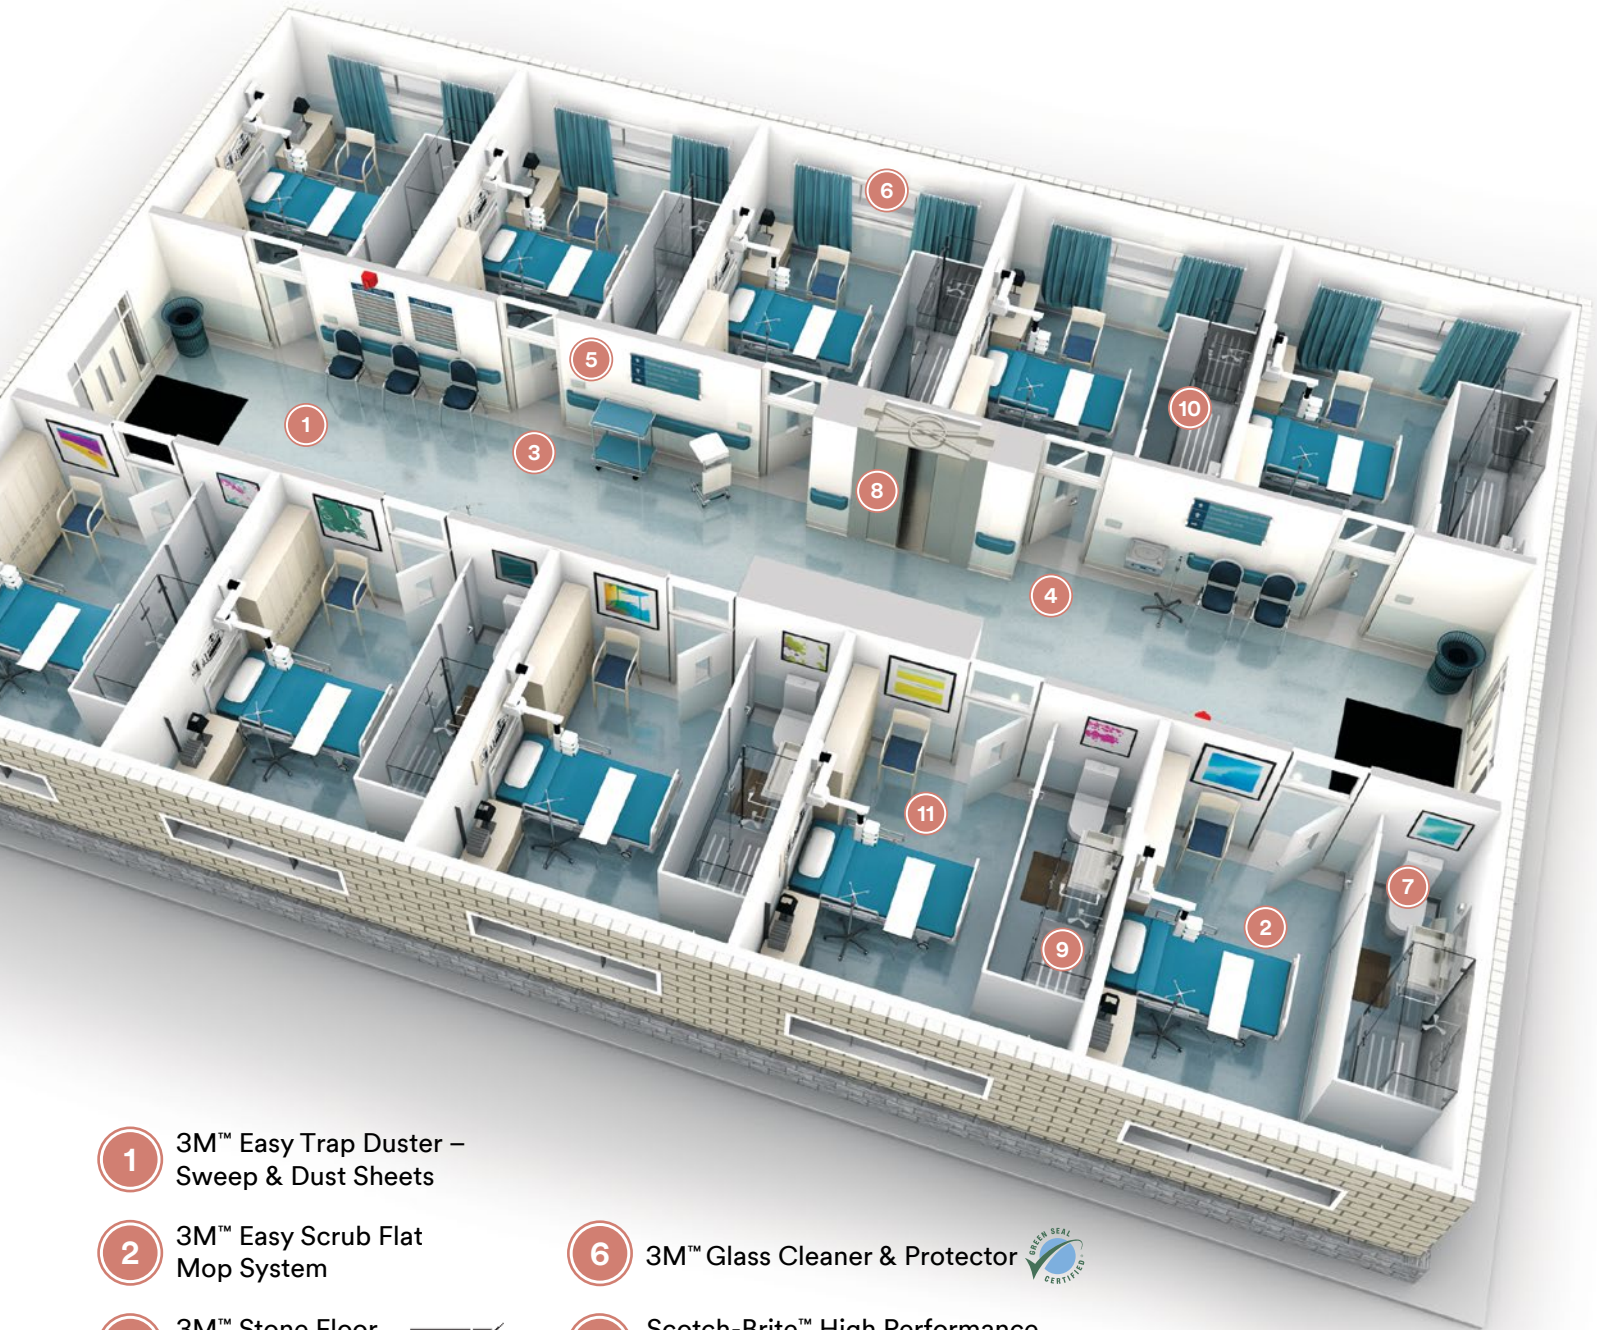

Your battle against dirt and germs requires a strong defence,
especially in a hospital setting.

Trust 3M™ Brand Products to help keep each room clean and safe.

- 1 3M™ Easy Trap Duster – Sweep & Dust Sheets
- 2 3M™ Easy Scrub Flat Mop System
- 3 3M™ Stone Floor Protection System 
- 4 Scotch-Brite™ Clean & Shine Pad 
- 5 Scotch-Brite™ Easy Erasing Hand Pad 4004 and Doodlebug™ Pad 4610

- 10 Scotch-Brite™ Power Sponge 3000
- 11 Scotch-Brite™ Surface Preparation Pads 

Maintain the high standards of your hospital facilities with 3M™ Professional Cleaning Solutions.

1 3M™ Easy Trap Duster – Sweep & Dust Sheets

2 3M™ Easy Scrub Flat Mop System

Excellent for daytime cleaning activities and ease of manoeuvring around furniture. Help cut chemical waste by 80% compared to a mop and bucket, with the operator-controlled dispensing mechanism.*