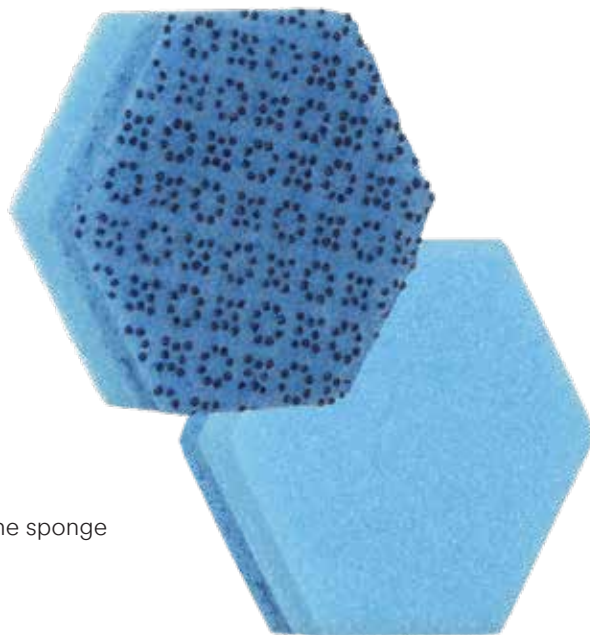

Scotch-Brite™
PROFESSIONAL

Scotch-Brite™
Low Scratch
Scour Sponge

3001HEX

**Tough on messes.
Gentle on surfaces.**

Get a quick clean – with less visible scratches.

- **Proprietary POWER DOTS**

Engineered to quickly and effectively power through tough messes with less visible scratches.

- **Rinses Clean Easily**

The POWER DOT side is specifically engineered to prevent large food particles from getting trapped, so it rinses clean – fast.

- **HEX Shape**

The hexagon shape makes it easy and comfortable to hold while the extra corners clean hard-to-reach areas.

- **2-in-1 Cleaning Tool**

The POWER DOT side scours through tough messes and the sponge side wipes surfaces clean.

Product specs

NAME	SKU #	DIMENSIONS	UNIT	UPC #
Scotch-Brite™ Low Scratch Scour Sponge 3001HEX	75-0400-3107-4	4.45" x 3.85" (113mm x 98mm)	1 sponge/bag, 4 bags/inner, 4 inners/case	506-38060-09635-7