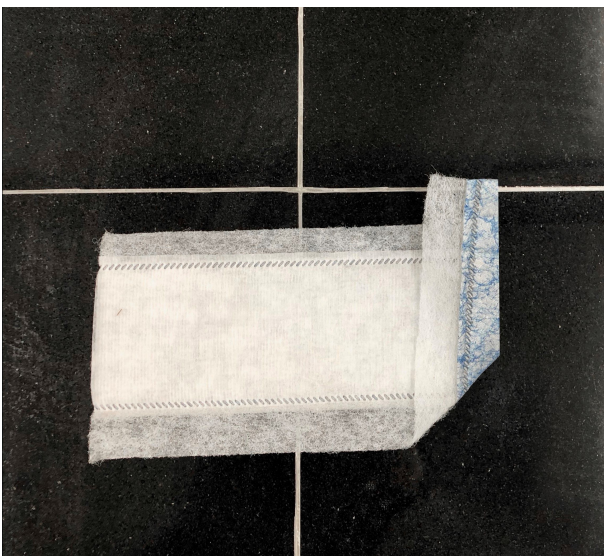

Quick Links

[Resource Library](#)
[Safety Data Sheets (SDS)](#)
[Video Library](#)

Some of these links lead to web-based resources that are not product-specific.

Product Description

3M™ Easy Trap™ Disposable Floor Mop is a unique, disposable floor dusting and flat mop that captures and holds dust and dirt while cleaning your floor.

Special Features

- The 3M™ Easy Trap™ Sweep and Dust Strips on both sides increase your efficiency by trapping dirt, dust and debris while you mop - increasing the effectiveness and productivity of your mopping.
- The proprietary fibers in 3M™ Easy Trap™ Sweep and Dust Strips pick up even when wet.
- The open construction of the sheet provides space for dirt and dust to be captured.
- The proprietary coating of the fibers helps capture and hold dirt, dust, hair and sand.
- The unique scrubbing fibers help get even the most stubborn dirt off the floor.

General Use Directions

1. Remove 3M™ Easy Trap™ Disposable Floor Mop from its packaging.
2. Place the mop on the floor and then place the holder directly on it and push down to adhere the mop to the tool.
3. Dispense any cleaner and/or disinfectant.
4. Absorb the necessary amount of cleaner or disinfectant and begin mopping.
5. Once the surface of the mop is saturated with dirt, dispose of in the appropriate waste stream.

Specifications

3M™ Easy Trap™ Disposable Floor Mop	Stock Number
Dimensions: 18 in. x 6.5 in.	75-0400-3055-5

Packaging

3M™ Easy Trap™ Disposable Floor Mop: 30 pads per case