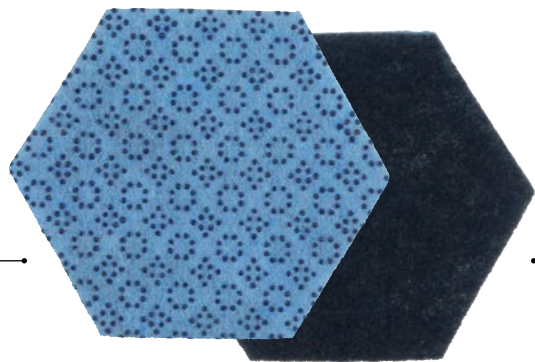

Spend less time cleaning by using Scotch-Brite™ Scour Pads and Sponges.

Scotch-Brite™ Scour Pads and Sponges with POWER DOT Technology.

Unique power dot technology applied to three different scouring pads – to help you blast through tough baked-on or burnt-on soils faster and more effectively. This technology allows for quicker rinsing and minimizes trapped food particles, keeping the scouring pads cleaner longer.

It's two pads in one!

Low scratch power dots cut through burnt-on and baked-on food faster with less visible scratching.

Proprietary hexagon shape is a better fit in your hand, and the extra corners help clean hard to reach areas.

NEW! Scotch-Brite™ Low Scratch Scour Sponge 3001HEX

Great for countertops, fixtures, baseboards and water fountains. Tough on soils – easy on surfaces.

Scotch-Brite™ Dual Purpose Scour Pad 96HEX

The original! Ideal for baked-on foods in pots and pans, casserole dishes and other aluminum surfaces.

Scotch-Brite™ Scour Sponge 96HEX-FL

3-in-1 scour sponge with a foam laminate core to hold suds and power through tough kitchen messes.

Experience the POWER DOT difference!

The HEX family of scouring pads and sponges offers four unique products, each designed to help you take on a different cleaning task.