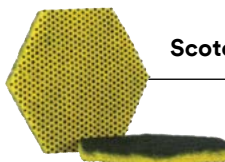

It's two pads in one!

Low scratch power dots cut through burnt-on and baked-on food faster with less visible scratching.

Proprietary hexagon shape is a better fit in your hand, and the extra corners help clean hard to reach areas.

Reverse side removes smaller food particles to finish the job and move on.

Now there's a POWER DOT solution for every tough mess in your kitchen:

NEW! Scotch-Brite™ Low Scratch Scour Pad 2000HEX

Helps maintain the appearance of delicate cooking surfaces and fixtures such as water faucets, drinking fountains and sinks.

NEW! Scotch-Brite™ Low Scratch Scour Sponge 3001HEX

Great for countertops, fixtures, baseboards and water fountains. Tough on soils – easy on surfaces.

Scotch-Brite™ Dual Purpose Scour Pad 96HEX

The original! Ideal for baked-on foods in pots and pans, casserole dishes and other aluminum surfaces.

Scotch-Brite™ Scour Sponge 96HEX-FL

3-in-1 scour sponge with a foam laminate core to hold suds and power through tough kitchen messes.

Experience the POWER DOT difference!

The HEX family of scouring pads and sponges offers four unique products, each designed to help you take on a different cleaning task.