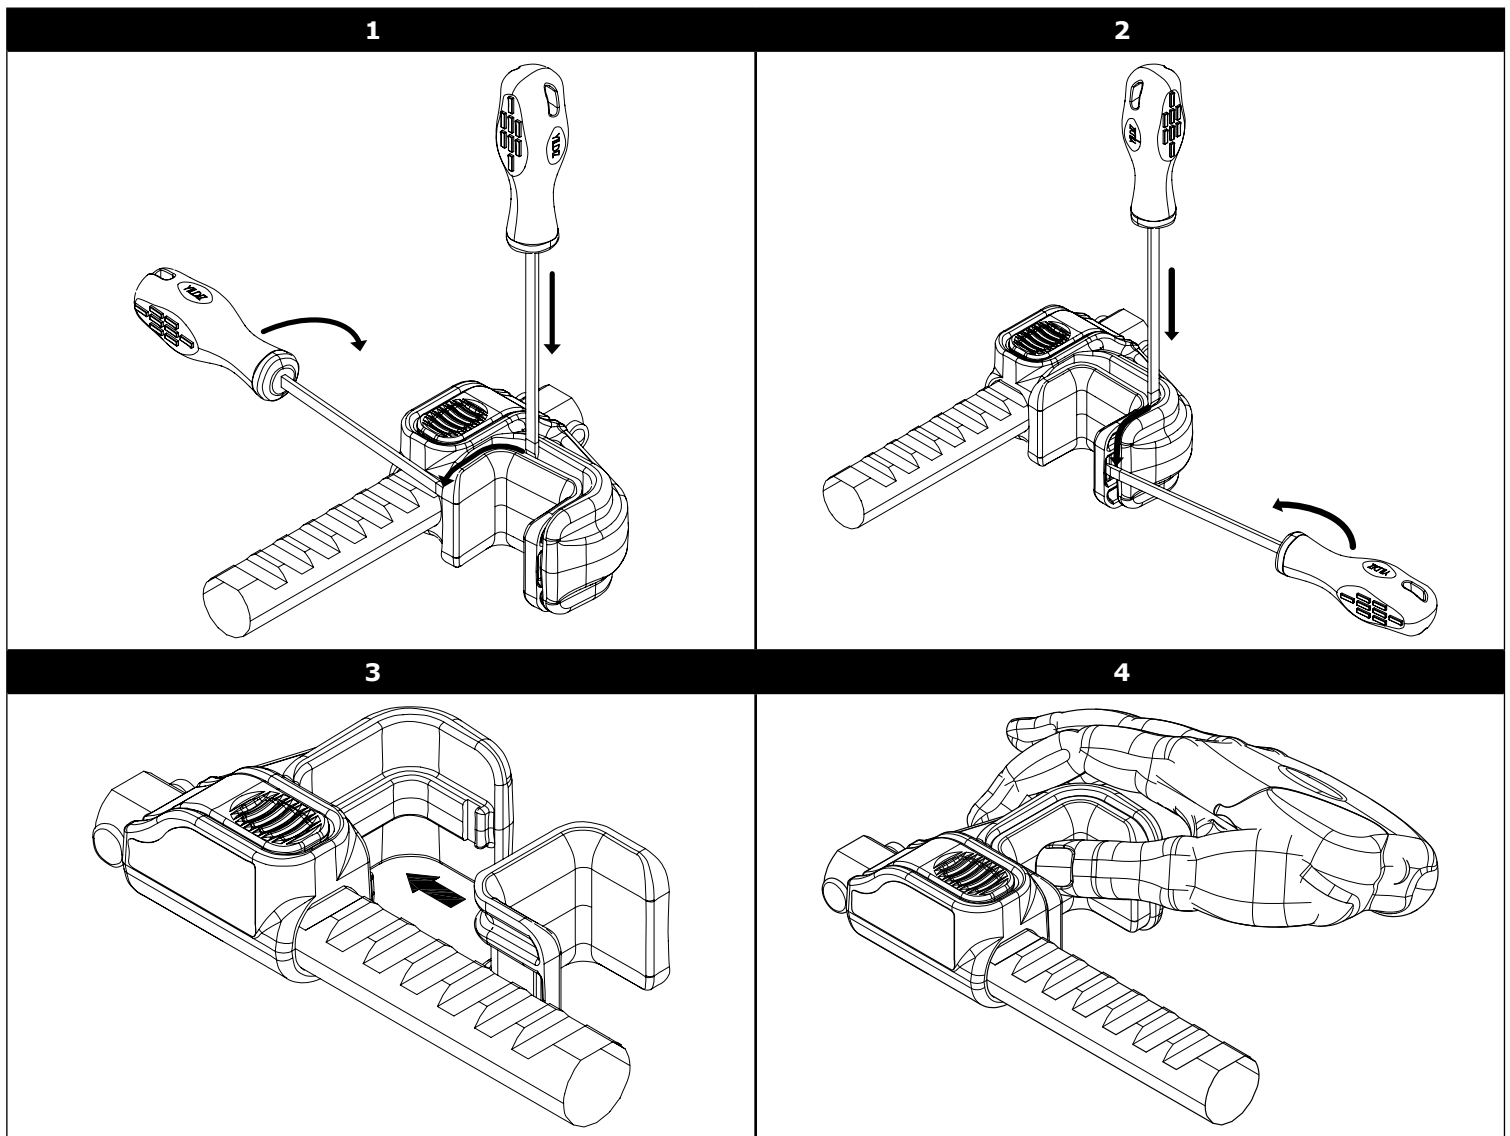

Fall Protection

SLIDING BEAM ANCHOR

Wear Pad Replacement Kit

Replacement Instructions

2110815		x 2	▶	2104710	
2110818		x 16			
2110816		x 2	▶	2104715	
2110817		x 8			

Fall Protection

USA

3833 SALA Way
Red Wing, MN 55066-5005
Toll Free: 800.328.6146
Phone: 651.388.8282
Fax: 651.388.5065
3Mfallprotection@mmm.com