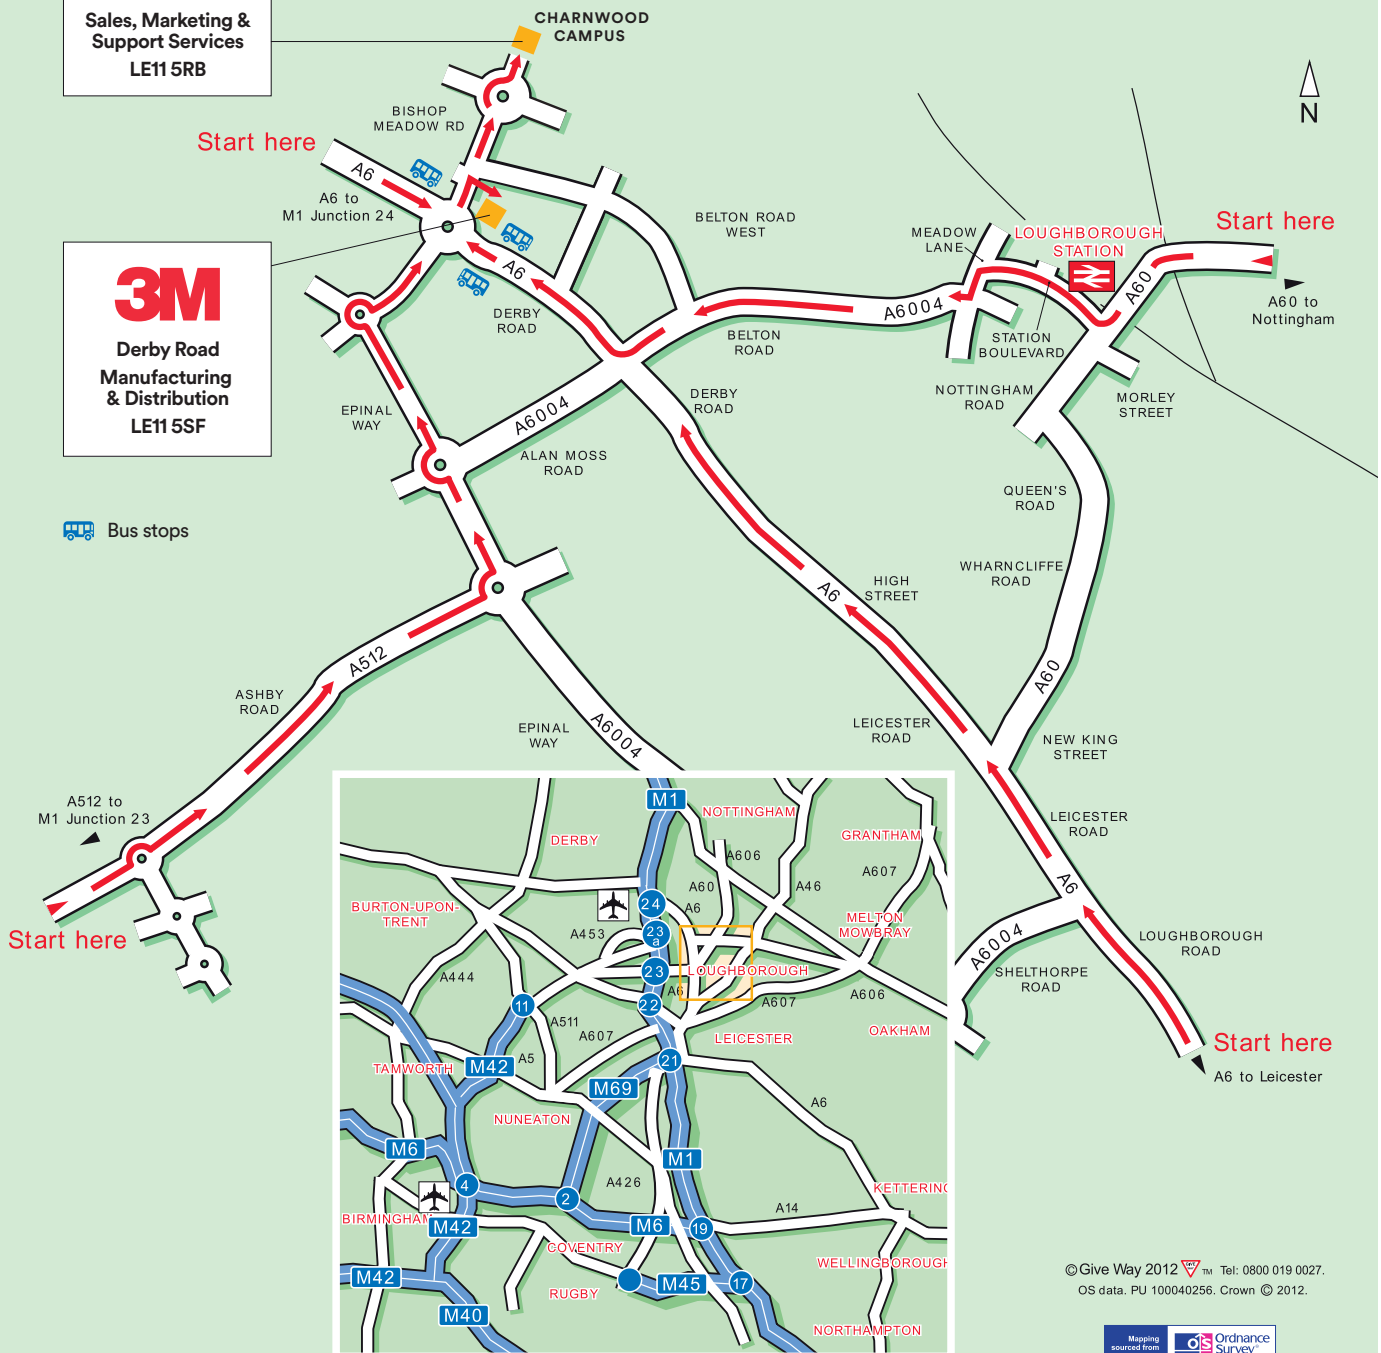

**3M**  
Derby Road  
Manufacturing & Distribution  
LE11 5SF

**Public transport**

**Loughborough Station**

Loughborough station is on the Midland Mainline which runs from London St. Pancras International to Sheffield. A taxi to Charnwood Campus or to our Derby Road manufacturing and distribution facility will take 5–10 minutes from the station.

**East Midlands Airport**

Situated off the M1 on the A453. East Midlands Airport is approximately 30 minutes drive by taxi.

**Birmingham Airport**

Situated off the M42, junction 6. Birmingham Airport is approximately 60 minutes drive by taxi.