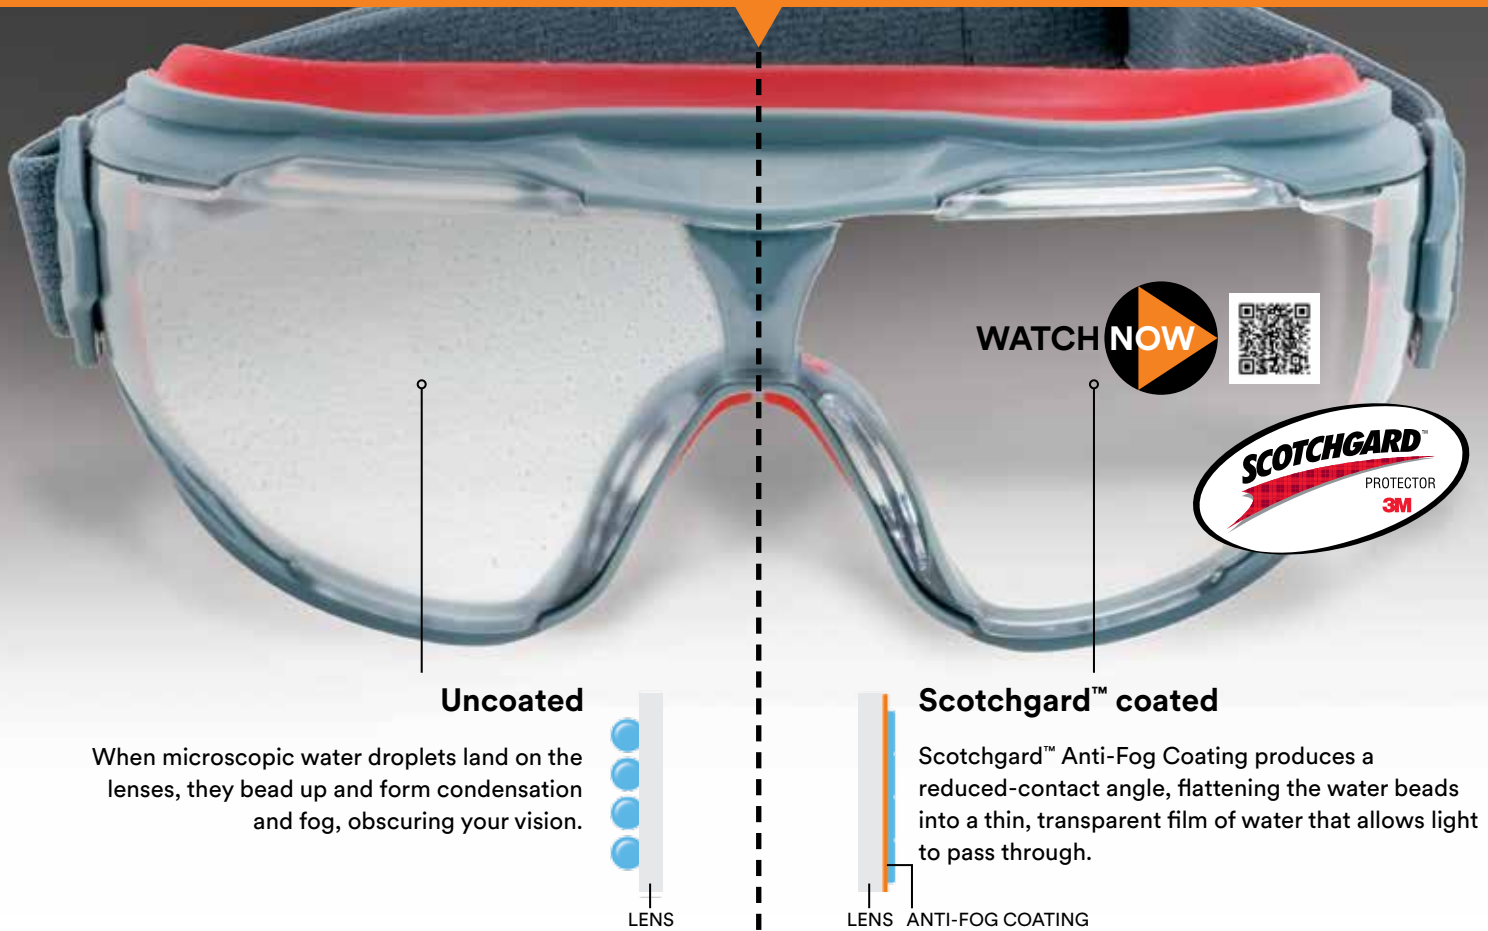

The science behind Scotchgard™ Anti-Fog Technology.