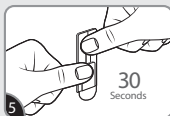

## APPLY

1 Clean surface with isopropyl rubbing alcohol\*. Do not use household cleaners.

2 Remove red liner. Press adhesive to hook.

3 Remove black liner. Press to wall for 10 seconds.

4 To ensure adhesive hold, slide hook up and off.

5 Press base firmly for 30 seconds.

6 Slide hook back on. Wait 1 HOUR before use.

\*Isopropyl rubbing alcohol may be found in most pharmacies and/or hardware stores.

## REMOVE

1 Slide hook up and off.

2 Gently hold mounting base in place.

3 Never pull the strip towards you! Always pull straight down.

4 Stretch the strip slowly against the wall at least 38 cm to release.