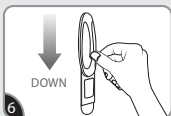

## APPLY

1 Clean surface with isopropyl rubbing alcohol\*. Do not use household cleaners.

2 Remove red liner. Press adhesive to hook.

3 Remove black liner. Press to wall for 10 seconds.

4 To ensure adhesive hold, slide hook up and off.

5 Press base firmly for 30 seconds.

6 Slide hook back on. Wait 1 HOUR before use.

\*Isopropyl rubbing alcohol may be found in most pharmacies and/or hardware stores.

## REMOVE

1 Slide hook up and off.

2 Gently hold mounting base in place.

3 Never pull the strip towards you! Always pull straight down.

4 Stretch the strip slowly against the wall at least 38 cm to release.