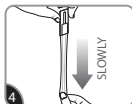

## REMOVE

1 Slide hook up and off.

2 Gently hold mounting base in place.

3 Never pull the strip towards you! Always pull straight down.

4 Stretch the strip slowly against the wall at least 38 cm to release.

### Hook can be reused with Command® Large Refill Strips.

#### ▲ CAUTION:

Do not hang over beds or use on wallpaper. May not adhere well to vinyl surfaces.

Do not hang valuable or irreplaceable items, clocks or framed pictures.

Use only one hook per item hung. For indoor use only. Apply to surfaces between 10°- 40°C. Wait a minimum of 28 days after painting to apply.