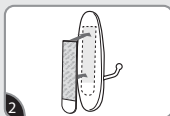

**IMPORTANT**  
Failure to follow instructions  
carefully may cause damage.  
Save instructions or  
visit [command.com](http://command.com)

17069  
[command.com](http://command.com)

## APPLY

1 Clean surface with isopropyl rubbing alcohol\*. Do not use household cleaners.

2 Remove red liner. Press adhesive to hook.

3 Remove black liner. Press to wall for 10 seconds.

4 To ensure adhesive hold, slide hook up and off.

## REMOVE

1 Slide hook up and off.

2 Gently hold mounting base in place.

3 Never pull the strip towards you! Always pull straight down.

4 Stretch the strip slowly against the wall at least 38 cm to release.