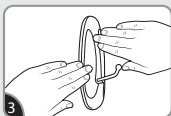

**IMPORTANT**  
Failure to follow instructions  
carefully may cause damage.  
Save instructions or  
visit [command.com](http://command.com)

17069  
[command.com](http://command.com)

## APPLY

1 Clean surface with isopropyl rubbing alcohol\*. Do not use household cleaners.

2 Remove red liner. Press adhesive to hook.

3 Remove black liner. Press to wall for 10 seconds.

4 To ensure adhesive hold, slide hook up and off.

## REMOVE

1 Slide hook up and off.

2 Gently hold mounting base in place.

3 Never pull the strip towards you! Always pull straight down.

4 Stretch the strip slowly against the wall at least 38 cm to release.