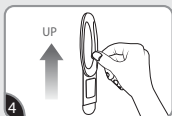

## APPLY

1 Clean surface with isopropyl rubbing alcohol\*. Do not use household cleaners.

2 Remove red liner. Press adhesive to hook.

3 Remove black liner. Press to wall for 10 seconds.

4 To ensure adhesive hold, slide hook up and off.

5 Press base firmly for 30 seconds.

6 Slide hook back on. Wait 1 HOUR before use.

\*Isopropyl rubbing alcohol may be found in most pharmacies and/or hardware stores.

## REMOVE

1 Slide hook up and off.

2 Gently hold mounting base in place.

3 Never pull the strip towards you! Always pull straight down.

4 Stretch the strip slowly against the wall at least 38 cm to release.