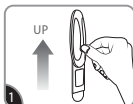

REMOVE

1 Slide hook up and off.