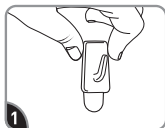

IMPORTANT

Failure to follow instructions carefully may cause damage. Save instructions or visit command.com

17066
command.com

APPLY

1 Clean surface with isopropyl rubbing alcohol*. Do not use household cleaners.

2 Remove red liner. Press adhesive to hook.

3 Remove black liner. Press hook firmly to wall for 30 sec. Wait **1 HOUR** before use.

*Isopropyl rubbing alcohol may be found in most pharmacies and/or hardware stores.

REMOVE

1 Hold hook gently in place.

2 Never pull the strip towards you! Always pull straight down.

3 Stretch the strip slowly against the wall at least 15 cm to release.

Hooks can be reused with Command® Small Refill Strips.