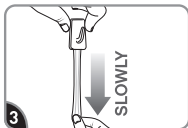

2 Remove red liner. Press adhesive to hook.

3 Remove black liner. Press hook firmly to wall for 30 sec. Wait **1 HOUR** before use.

*Isopropyl rubbing alcohol may be found in most pharmacies and/or hardware stores.

REMOVE

1 Hold hook gently in place.

2 Never pull the strip towards you! Always pull straight down.

3 Stretch the strip slowly against the wall at least 15 cm to release.

Hooks can be reused with Command® Small Refill Strips.

▲ CAUTION:

Do not hang over beds or use on wallpaper. May not adhere well to vinyl surfaces.

Do not hang valuable or irreplaceable items, clocks or framed pictures.

Use only one hook per item hung. For indoor use only. Apply to surfaces between 10°- 40°C. Wait a minimum of 28 days after painting to apply.