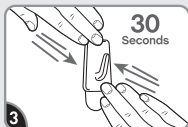

IMPORTANT

Failure to follow instructions carefully may cause damage. Save instructions or visit command.com

17066
command.com

APPLY

1 Clean surface with isopropyl rubbing alcohol*. Do not use household cleaners.

2 Remove red liner. Press adhesive to hook.

3 Remove black liner. Press hook firmly to wall for 30 sec. Wait **1 HOUR** before use.

*Isopropyl rubbing alcohol may be found in most pharmacies and/or hardware stores.

REMOVE

1 Hold hook gently in place.

2 Never pull the strip towards you! Always pull straight down.

3 Stretch the strip slowly against the wall at least 15 cm to release.

Hooks can be reused with Command® Small Refill Strips.