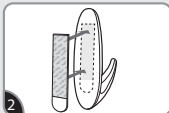

IMPORTANT
Failure to follow instructions
carefully may cause damage.
Save instructions or
visit command.com

17021P
command.com

APPLY

1 Clean surface with isopropyl rubbing alcohol*. Do not use household cleaners.

2 Remove red liner. Press adhesive to hook.

3 Remove black liner. Press to wall for 10 seconds.

4 To ensure adhesive hold, slide hook up and off.

5 Press base firmly for 30 seconds.

6 Slide hook back on. Wait 1 HOUR before use.

REMOVE

1 Slide hook up and off.

2 Gently hold mounting base in place.

3 Never pull the strip towards you! Always pull straight down.

4 Stretch the strip slowly against the wall at least 30 cm to release.

Visit command.com for the strip holding power for your product.