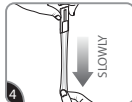

REMOVE

1 Slide hook up and off.

2 Gently hold mounting base in place.

3 Never pull the strip towards you! Always pull straight down.

4 Stretch the strip slowly against the wall at least 30 cm to release.

Visit command.com for the strip holding power for your product.

▲ CAUTION:

Do not hang over beds or use on wallpaper. May not adhere well to vinyl surfaces.

Do not hang valuable or irreplaceable items, clocks or framed pictures.

Use only one hook per item hung. For indoor use only. Apply to surfaces between 10°-40°C. Wait a minimum of 28 days after painting to apply.