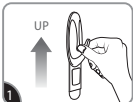

2 Remove red liner. Press adhesive to hook.

3 Remove black liner. Press to wall for 10 seconds.

4 To ensure adhesive hold, slide hook up and off.

5 Press base firmly for 30 seconds.

6 Slide hook back on. Wait 1 HOUR before use.

REMOVE

1 Slide hook up and off.

2 Gently hold mounting base in place.

3 Never pull the strip towards you! Always pull straight down.

4 Stretch the strip slowly against the wall at least 30 cm to release.

Visit command.com for the strip holding power for your product.

▲ CAUTION:

Do not hang over beds or use on wallpaper. May not adhere well to vinyl surfaces.

Do not hang valuable or irreplaceable items, clocks or framed pictures.

Use only one hook per item hung. For indoor use only. Apply to surfaces between 10°-40°C. Wait a minimum of 28 days after painting to apply.