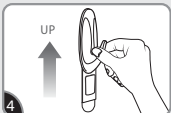

IMPORTANT
Failure to follow instructions
carefully may cause damage.
Save instructions or
visit command.com

17021P
command.com

APPLY

1 Clean surface with isopropyl rubbing alcohol*. Do not use household cleaners.

2 Remove red liner. Press adhesive to hook.

3 Remove black liner. Press to wall for 10 seconds.

4 To ensure adhesive hold, slide hook up and off.

5 Press base firmly for 30 seconds.

6 Slide hook back on. Wait 1 HOUR before use.

REMOVE

1 Slide hook up and off.

2 Gently hold mounting base in place.

3 Never pull the strip towards you! Always pull straight down.

4 Stretch the strip slowly against the wall at least 30 cm to release.

Visit command.com for the strip holding power for your product.