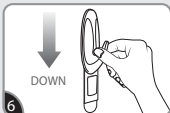

2 Remove red liner. Press adhesive to hook.

3 Remove black liner. Press to wall for 10 seconds.

4 To ensure adhesive hold, slide hook up and off.

5 Press base firmly for 30 seconds.

6 Slide hook back on. Wait 1 HOUR before use.

REMOVE

1 Slide hook up and off.

2 Gently hold mounting base in place.

3 Never pull the strip towards you! Always pull straight down.

4 Stretch the strip slowly against the wall at least 30 cm to release.

Visit command.com for the strip holding power for your product.

▲ CAUTION:

Do not hang over beds or use on wallpaper. May not adhere well to vinyl surfaces.

Do not hang valuable or irreplaceable items, clocks or framed pictures.

Use only one hook per item hung. For indoor use only. Apply to surfaces between 10°-40°C. Wait a minimum of 28 days after painting to apply.