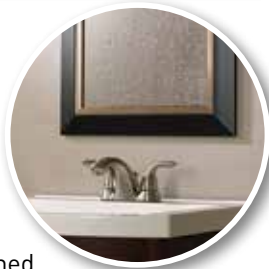

## Go to Extremes

When it comes to heavy-duty home improvement projects, you can count on Scotch® Extremely Strong Mounting Tapes and Strips. They're made with super-strong adhesive to help you get the job done super fast.

Extremely Strong Mounting Tape  
**414P**  
1 in. x 60 in.  
Holds up to 30 lbs.\*

Extremely Strong Mounting Tape  
**414-Long-DC**  
1 in. x 400 in.  
Holds up to 30 lbs.\*

Extremely Strong Mounting Strips  
**414P-ST**  
1 in. x 3 in.  
Holds up to 12 lbs.\*

## MIRROR MOUNTING

### It Reflects Good on You

Hang mirrors on metal, tile and other finished and painted surfaces with Scotch® Mirror Mounting Tape. It's specifically designed to hold in humid or dry environments, making it ideal for bathroom applications.