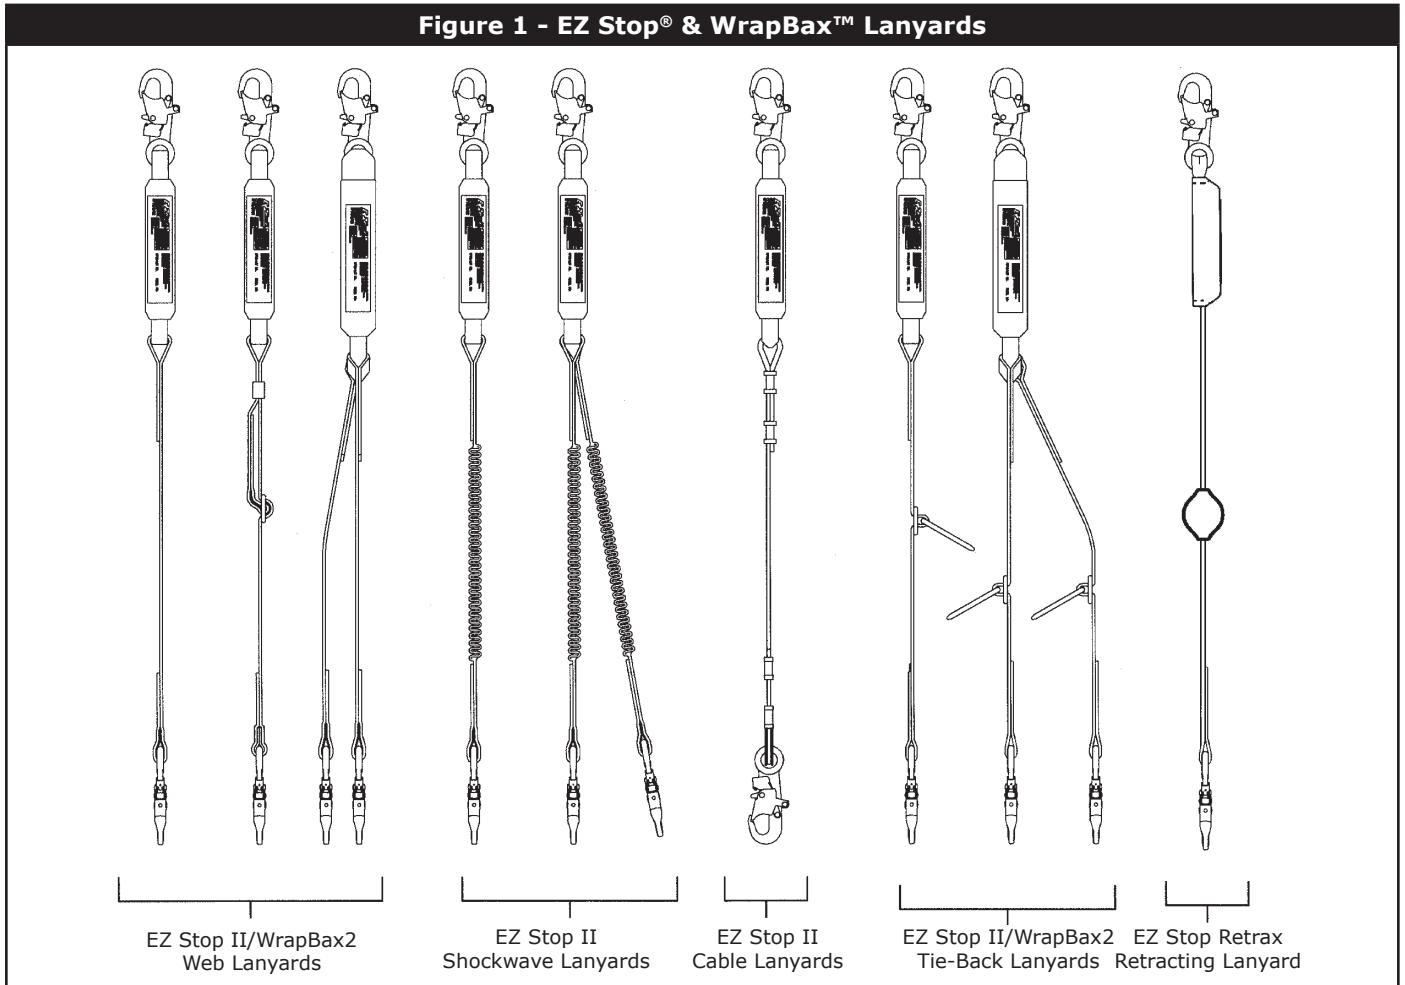

EZ Stop® & WrapBax™
6 Foot Free Fall Energy Absorbing Lanyards
 Model Number: (see Table 2)

SUPPLEMENT FOR USER INSTRUCTION 5902143 & 5902186

EZ STOP® & WRAPBAX™ 6 FOOT FREE FALL ENERGY ABSORBING LANYARDS

This Supplemental Instruction contains information specific to 6 Foot Free Fall EZ Stop II, EZ Stop Retrax, and WrapBax2 Energy Absorbing Lanyards that meet the ANSI Z359.13 standard. It should be used with EZ Stop® Lanyards User Instruction Manual 5902143 and WrapBax™ Lanyards User Instruction Manual 5902186.