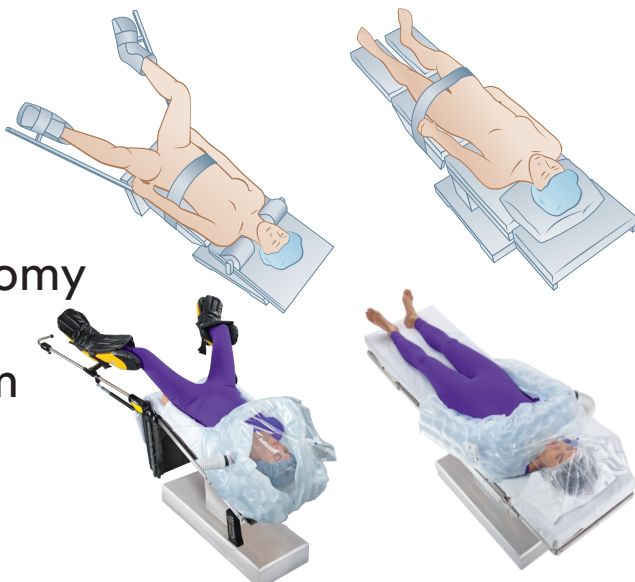

Transform the way you warm

3M™ Bair Hugger™ Multi-position upper body warming blanket - Model 62200

Supine

- ▶ Abdominal
- ▶ Lower Limb
- ▶ Elbow
- ▶ Shoulder
- ▶ Clavicle
- ▶ Neck
- ▶ Wrist/Hand/Arm

Lateral

- ▶ Lower Limb
- ▶ Hip
- ▶ Buttocks
- ▶ Back
- ▶ Shoulder

Prone

- ▶ Back
- ▶ Buttocks/Perineum
- ▶ Lower Limb

Lithotomy

- ▶ Vaginal
- ▶ Abdominal with Lithotomy and access to Perineum

Robotics

- ▶ Vaginal
- ▶ Abdominal with Lithotomy and access to Perineum

Beach Chair

- ▶ Shoulder
- ▶ Clavicle
- ▶ Neck
- ▶ Arm