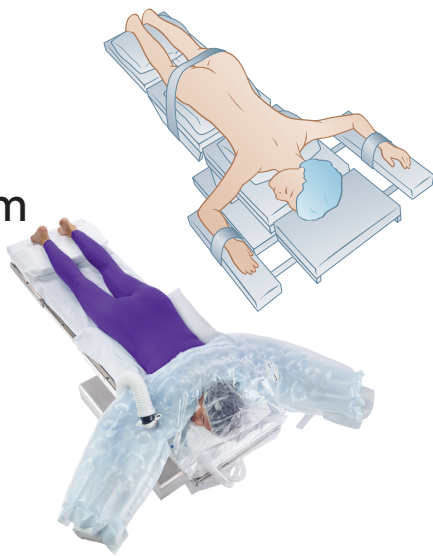

Transform the way you warm

3M™ Bair Hugger™ Multi-position upper body warming blanket - Model 62200

Supine

- ▶ Abdominal
- ▶ Lower Limb
- ▶ Elbow
- ▶ Shoulder
- ▶ Clavicle
- ▶ Neck
- ▶ Wrist/Hand/Arm

Lateral

- ▶ Lower Limb
- ▶ Hip
- ▶ Buttocks
- ▶ Back
- ▶ Shoulder

Prone

- ▶ Back
- ▶ Buttocks/Perineum
- ▶ Lower Limb

Lithotomy

- ▶ Vaginal
- ▶ Abdominal with Lithotomy and access to Perineum

Robotics

- ▶ Vaginal
- ▶ Abdominal with Lithotomy and access to Perineum

Beach Chair

- ▶ Shoulder
- ▶ Clavicle
- ▶ Neck
- ▶ Arm