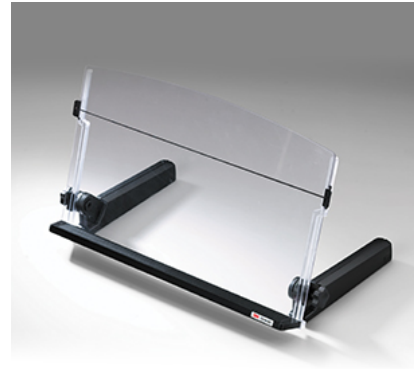

## Product Description

The 3M Adjustable In-Line Document Holder with Elastic Line Guide places documents in-line with your monitor and keyboard reducing movement of eyes, neck and shoulders minimizing strain and increasing comfort. The stable weighted base allows ledge to dip below the desk edge increasing desk space. Elastic line guide marks you place, keeps pages open and stretches to accommodate even the thickest books. The 18" wide backplate and 300 sheet capacity supports books, catalogs and just about any size document. Angle and height adjust to suit your needs. Black/clear. 5 year warranty. 40% pre-consumer recycled content.

### In-Line Copy Holder, 300 Sheet Capacity

Avoid eye, neck and shoulder strain with 3M's In-Line Copy Holder. This innovative holder maximizes comfort by minimizing reaching movements, because it keeps documents positioned as close to your computer as possible.

### Reduce Strain and Fatigue

This document holder comes with an 18-inch wide tray and a large 300 sheet capacity. Adjust the angle and height easily and smoothly based on your preference and the size of your document.

### Easy Access to Any Document

An elastic line guide marks your place and keeps your page open, stretching to accommodate even the thickest book. Whether working with a book, catalog, or single sheet of paper, this holder will suit your needs. Its weighted base allows its ledge to dip below the desk edge, providing a secure and stable fit.