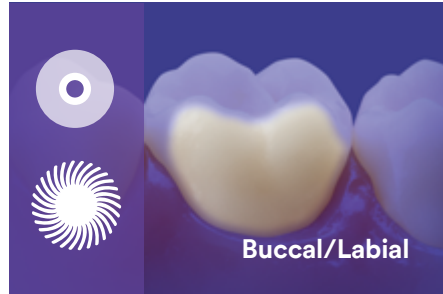

Sof-Lex™ Finishing and Polishing System

3M Oral Care

3M Australia Pty Limited
Building A, 1 Rivett Rd
North Ryde NSW 2113
1300 363 454
www.3M.com.au

3M New Zealand Limited
94 Apollo Drive
Rosedale Auckland 0632
0800 808 182
www.3M.co.nz

3M and Sof-Lex are trademarks of 3M. © 3M 2016.
All rights reserved. Always follow the instructions
for use and refer to IFU for full indications,
precautions and warnings.
3M data on file supports paste-like gloss reference.