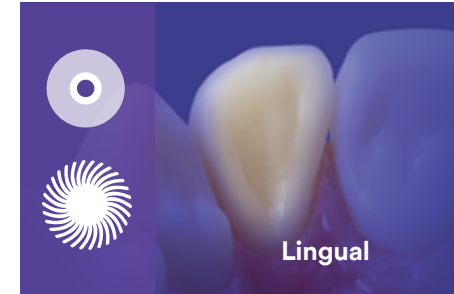

Sof-Lex™ Finishing and Polishing System

3M Oral Care

3M Australia Pty Limited
Building A, 1 Rivett Rd
North Ryde NSW 2113
1300 363 454
www.3M.com.au

3M New Zealand Limited
94 Apollo Drive
Rosedale Auckland 0632
0800 808 182
www.3M.co.nz

3M and Sof-Lex are trademarks of 3M. © 3M 2016.
All rights reserved. Always follow the instructions
for use and refer to IFU for full indications,
precautions and warnings.
3M data on file supports paste-like gloss reference.