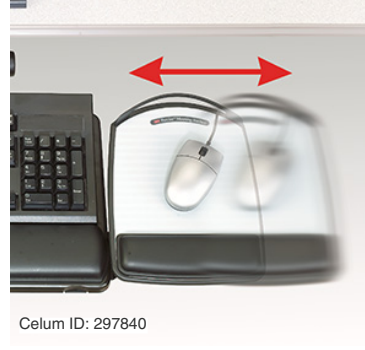

+50%*
Extends the battery life up to 50%