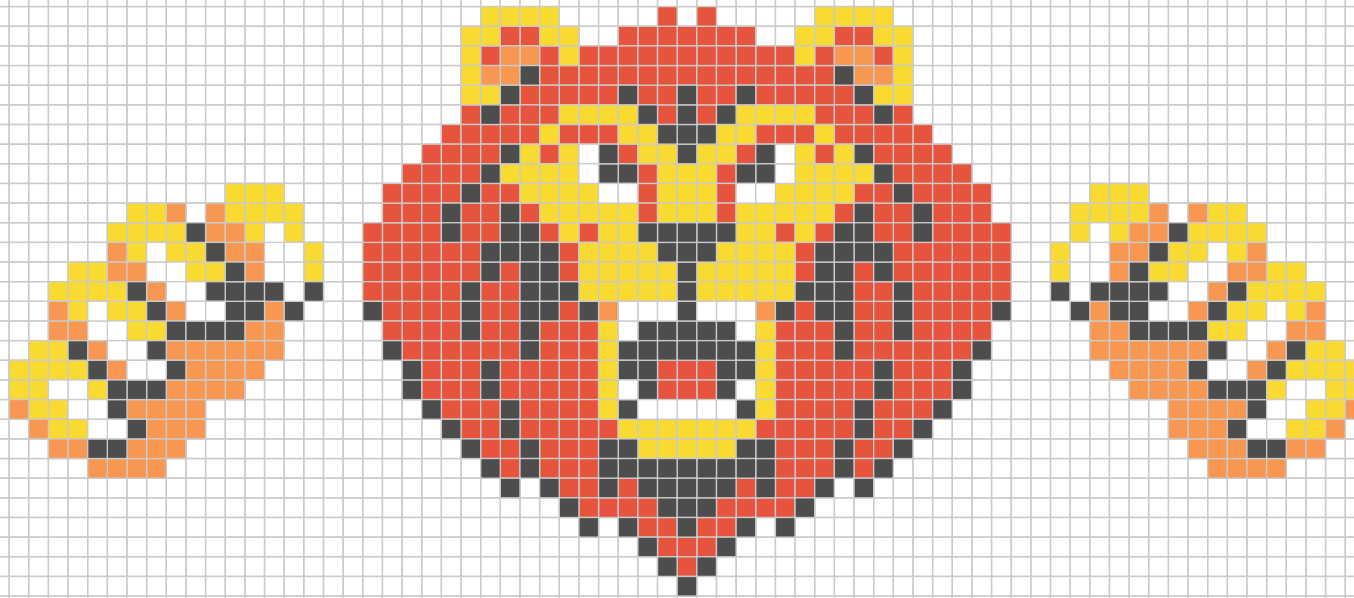

Cats

17.25' x 7.5'

How many pads will I need?

Look for Post-it® Super Sticky Notes in single color packs.

For the best murals, use Post-it® Super Sticky Notes on a smooth or non-textured surface.

[@Postit](#)