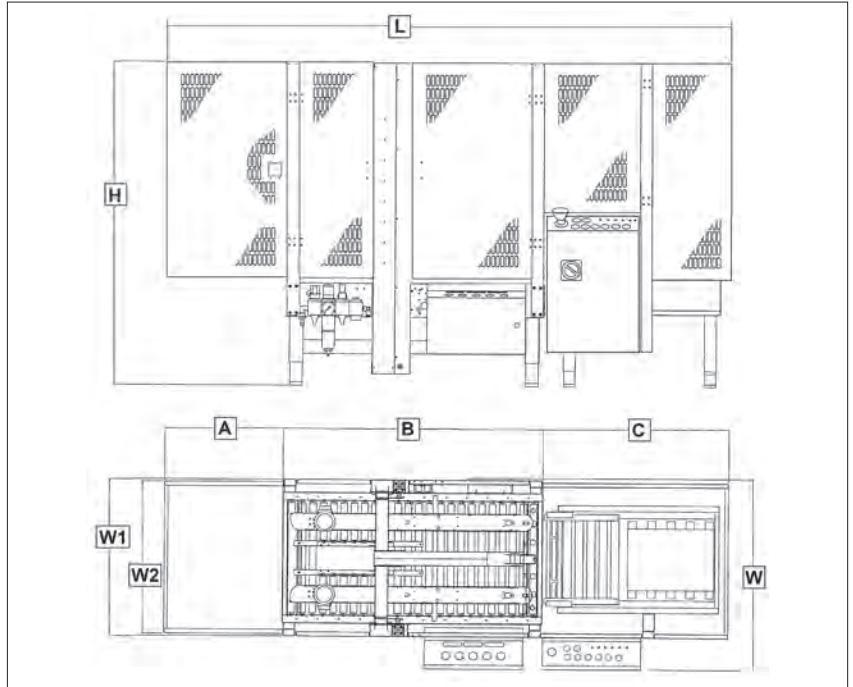

Consistent. Reliable. Tough.

3M-Matic™ Case Sealer 800rf/800rf3