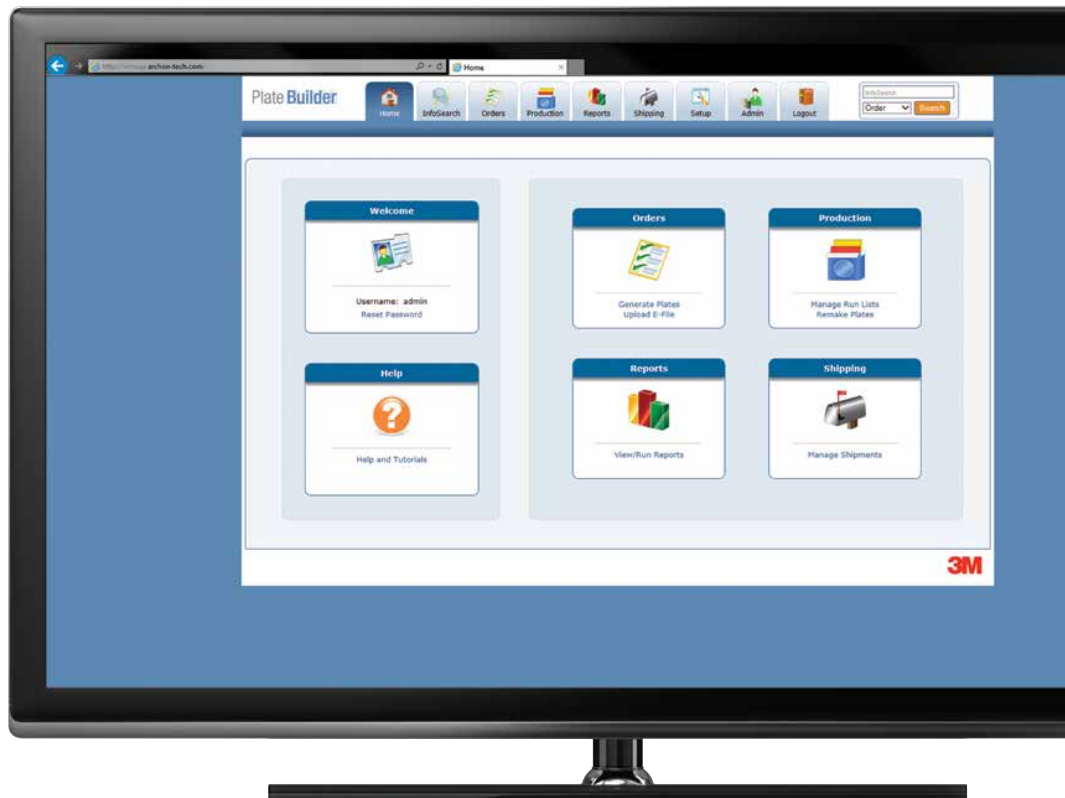

## Features:

- Secure username and password policies
- Configuration options that grow with your business
- Manage and add plate types
- Quickly view production and shipping reports
- Process either manual or electronic license plate orders
- Access Plate Builder from any network connected PC with Internet Explorer®
- Easy to use navigation
- Simple to use yet powerful search capability
- Role based security

## Easy to Use Software for Your License Plate Production

Manage, streamline and optimize your license plate production when you integrate 3M™ Plate Builder Software with the 3M™ Precision Plate System or the 3M™ Digital License Plate Printer. The Plate Builder Software allows you to easily automate order entry, track production information and produce detailed reports.

## Optimize Order Entry

- Accepts electronic and manual license plate orders
- User defined electronic file layout mapping tool
- Organize orders based on materials, color set and physical size for maximum efficiency
- Automatically flags duplicate orders and license plates to prevent unnecessary production

## Streamline Shipment & Tracking

- Assigns plates to packages
- Pre-load the software with customer defined shipping location data
- Allows orders to be shipped to a warehouse, branch office or motorist
- Print labels for plate sets, packages and shipping addresses
- Utilize the powerful tool, InfoSearch, to check the current status of plates or orders