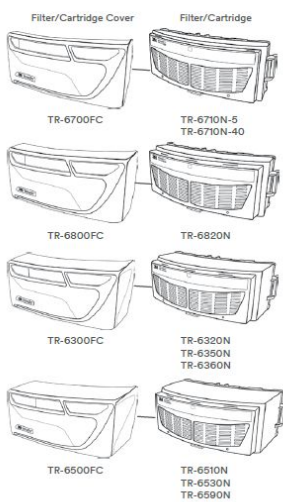

3M™ Versaflo™ TR-600 Series

Parts and Accessories

TR-600 Series

Part Number/AAD	General Description	Description	Replace when maximum life is reached or when/if:	UPC Ordering #
System Kits				
TR-600-ECK/37375	Easy Clean PAPR Kit	Kit includes: S-433L Hood with Integrated Head Suspension, BT-30 Length Adjusting Breathing Tube, TR-6710N (HE) Filter, TR-641N Single Station Battery Charger, BT-922 Breathing Tube Cover, TR-602N PAPR Unit, TR-630 Standard Battery, TR-627 Easy Clean Belt, TR-6700 Filter Cover, TR-6600 Prefilter (x2), TR-662 Spark Arrestor (x2), TR-971 Airflow Indicator	replace component(s) in kit based on guidance in table below, and/or reference component user instructions	00051131373754
TR-600-HIK/37374	Heavy Industry PAPR Kit	Kit includes: M-307 Respiratory Hard Hat Assembly with Premium Visor and Faceseal, TR-602N PAPR Unit, TR-632 High Capacity Battery, BT-30 Length Adjusting Breathing Tube, TR-626 High Durability Belt, TR-6530N OV/AG/HE Cartridge, TR-6500 Filter Cover, TR-641N Single Station Battery Charger Kit, TR-971 Airflow Indicator, BT-926 High Temperature Breathing Tube Cover, TR-6600 Prefilter (x2), TR-662 Spark Arrestor (x2)	replace component(s) in kit based on guidance in table below, and/or reference component user instructions	00051131373747