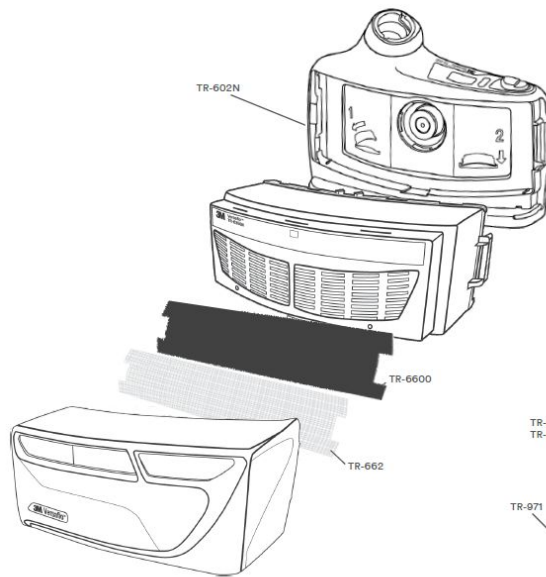

3M™ Versaflo™ TR-600 Series

Parts and Accessories

TR-600 Series

Part Number/AAD	General Description	Description	Replace when maximum life is reached or when/if:	UPC Ordering #
System Kits				
TR-600-ECK/37375	Easy Clean PAPR Kit	Kit includes: S-433L Hood with Integrated Head Suspension, BT-30 Length Adjusting Breathing Tube, TR-6710N (HE) Filter, TR-641N Single Station Battery Charger, BT-922 Breathing Tube Cover, TR-602N PAPR Unit, TR-630 Standard Battery, TR-627 Easy Clean Belt, TR-6700 Filter Cover, TR-6600 Prefilter (x2), TR-662 Spark Arrestor (x2), TR-971 Airflow Indicator	replace component(s) in kit based on guidance in table below, and/or reference component user instructions	00051131373754
TR-600-HIK/37374	Heavy Industry PAPR Kit	Kit includes: M-307 Respiratory Hard Hat Assembly with Premium Visor and Faceseal, TR-602N PAPR Unit, TR-632 High Capacity Battery, BT-30 Length Adjusting Breathing Tube, TR-626 High Durability Belt, TR-6530N OV/AG/HE Cartridge, TR-6500 Filter Cover, TR-641N Single Station Battery Charger Kit, TR-971 Airflow Indicator, BT-926 High Temperature Breathing Tube Cover, TR-6600 Prefilter (x2), TR-662 Spark Arrestor (x2)	replace component(s) in kit based on guidance in table below, and/or reference component user instructions	00051131373747