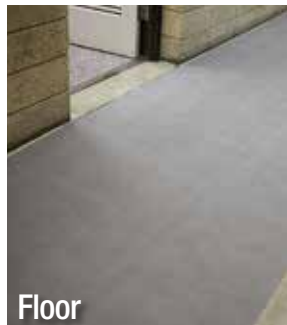

GOOD Protection

Minimal protection when corrosion and ongoing dust control are not a concern.

Floor

Use Gray Dirt Trap in walkways and leading into booth.