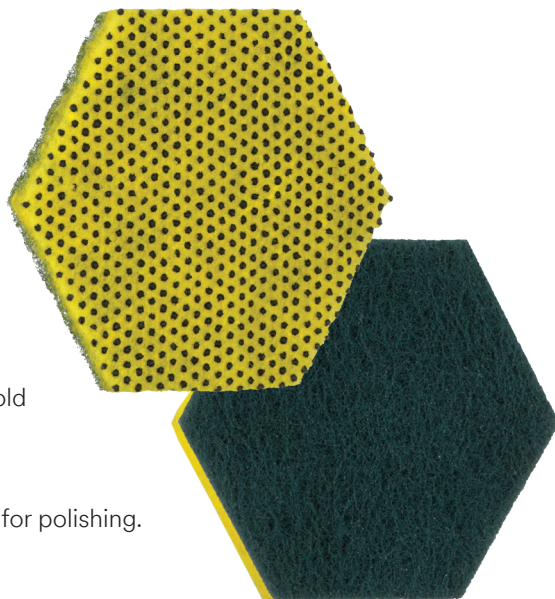

Scotch-Brite™

PROFESSIONAL

Scotch-Brite™
Dual Purpose
Scour Pad

96HEX

Cut through tough messes – 5X faster!*

One pad. Two tasks. A powerful clean.

- **Proprietary POWER DOTS**

Engineered to quickly and effectively cut through baked-on or burnt-on food 5x faster.*

- **Rinses Clean Easily**

The POWER DOT side is specifically engineered to prevent large food particles from getting trapped, so it rinses clean – fast.

- **HEX Shape**

The hexagon shape makes it easy and comfortable to hold while the extra corners clean hard-to-reach areas.

- **2-in-1 Cleaning Tool**

The POWER DOT side is for scouring and the reverse is for polishing.

*Than non-3M competitive medium duty scouring pads.

Product specs

NAME	SKU #	DIMENSIONS	UNIT	UPC #
Scotch-Brite™ Dual Purpose Scour Pad 96HEX	75-0716-6007-3	5.75" x 5" (146mm x 127mm)	15 pads/case	500-51125-85946-7