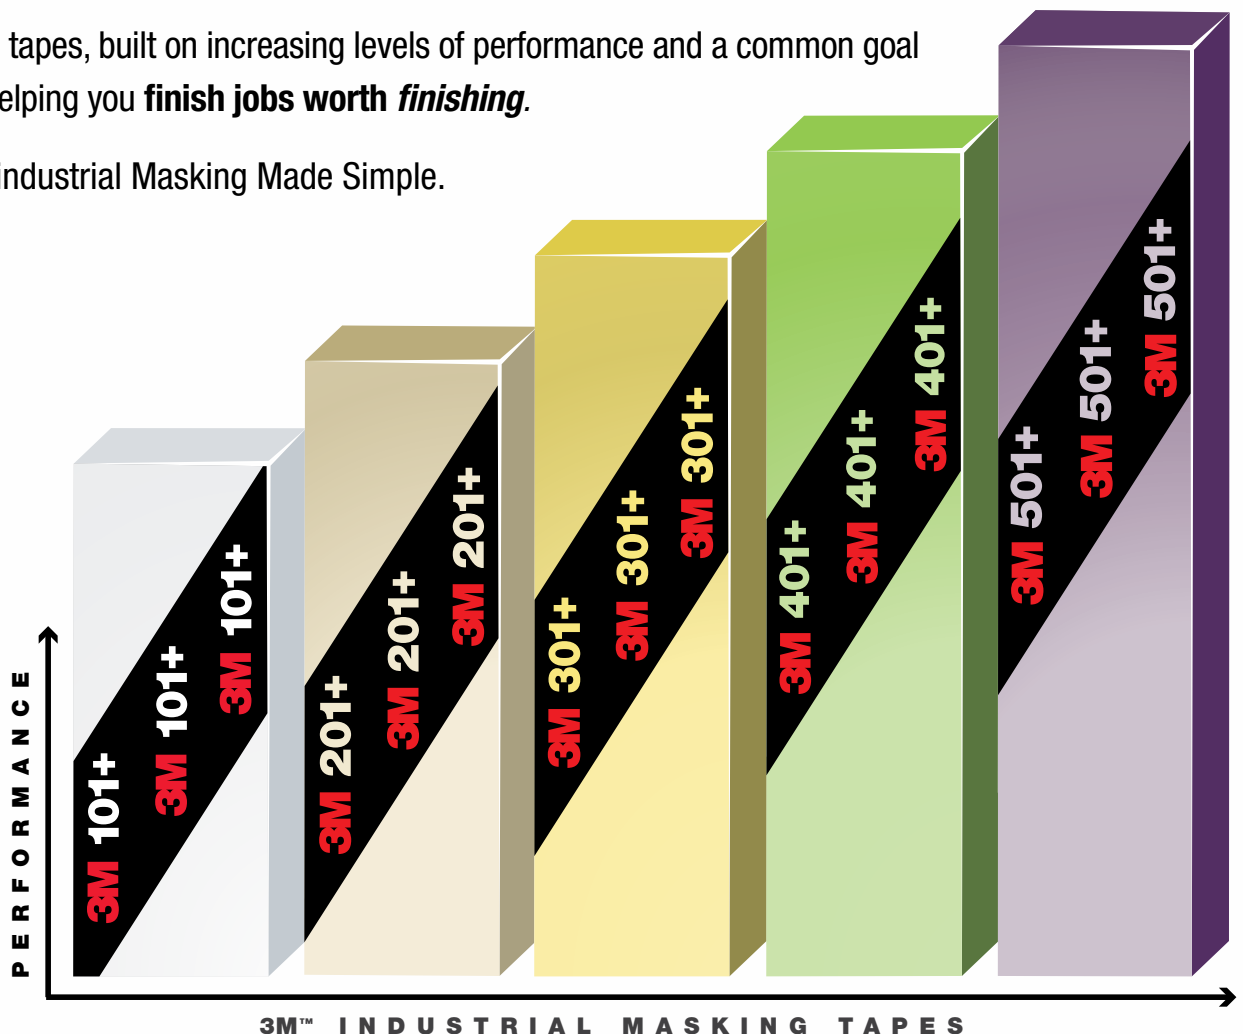

3M™ Industrial Masking Tapes

With so many choices
of masking tape, how do you choose
the right one?

Since 1925, 3M™ Masking Tapes have helped companies all over the world *finish jobs worth finishing*. With the most advanced technologies and processes in the industry, 3M now offers the widest selection of masking products. But with so many choices, and so much complexity, it's time to "Make Masking Simple."

Introducing...

Masking Made Simple

Now it's easy to choose the best tape to get the job done right.

To win in today's highly competitive marketplace, you need the right tools. And that includes your masking tapes. So 3M has created a simple, 5-tape system to help you choose the right tape for your job.

Five tapes, built on increasing levels of performance and a common goal of helping you **finish jobs worth finishing**.

It's industrial Masking Made Simple.

3M™ Value Masking Tape

101+

The basic tape for basic jobs

3M™ High Performance Green Masking Tape

401+

The industrial strength GREEN colored performance

- Highly conformable to many surfaces
- Superior adhesion to metal, rubber, glass and plastic
- Removes cleanly in one piece with no residue
- Resists paint bleed-through
- Creates sharp paint lines
- Green backing improves visibility and accuracy during paint masking
- Ideal for high performance industrial painting, including two-tone color application on trucks, buses, trailers, trains, fire trucks, ambulances and airplanes
- Withstands surface temperatures up to 250°F (121°C) for 30 minutes